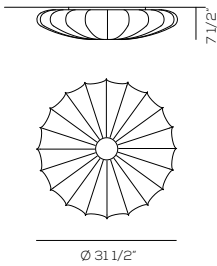

flower

sticks

For limited stock colors contact Axolight

UP MUSE 80

lb 8.82 ft³ 4.591

MUSE / fabric INCLUDED, glass diffuser kit for E27 NOT INCLUDED
/ application: both as ceiling or wall lamp

Type	Article	Colours	Code	CCT	Source
UP	MUSE 80	BC white	X	X	E26 3 x Max 6.5W LED 120V _{Ac} LED LED bulbs not included 
		FI flower	X	2 3000K	L01 LED 15W 3000K: ~1254lm 3500K: ~1279lm 110-120V _{Ac} - CRI>90  ETL IN PROGRESS
		ST sticks	X	3 3500K	L02 LED 30W 3000K: ~2508lm 3500K: ~2558lm 110-120V _{Ac} - CRI>90  ETL IN PROGRESS
		MC multicolour			