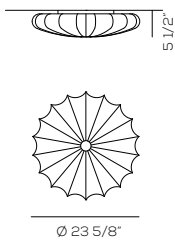

## UP MUSE 60

lb 3.31 ft³ 3.178

MUSE / fabric INCLUDED  
/ application: both as ceiling or wall lamp

Type	Article	Colours	Code	CCT	Source
UP	MUSE 60	BC white	X	X	<b>E26</b> 2 x Max 6.5W LED 120Vac <b>LED</b> LED bulbs not included 
		FI flower	X	2 3000K	
		ST sticks	X	3 3500K	<b>L01</b> LED 15W 3000K: ~1254lm 3500K: ~1279lm 110-120Vac - CRI>90 <b>LED</b> ETL IN PROGRESS
		MC multicolour			