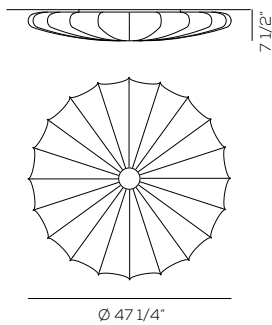

flower

sticks

For limited stock colors contact Axolight

UP MUS 120

lb 15.43 ft³ 10.948

MUSE / fabric INCLUDED, glass diffuser kit for E27 NOT INCLUDED
/ application: both as ceiling or wall lamp

Type	Article	Colours	Code	CCT	Source
UP	MUS 120	BC white	X	X	E26 3 x Max 16W LED 120Vac LED LED bulbs not included
		FI flower	X	2 3000K	L02 LED 30W 3000K: ~2508lm 3500K: ~2558lm 110-120Vac - CRI>90 LED ETL IN PROGRESS
		ST sticks	X	3 3500K	
		MC multicolour			