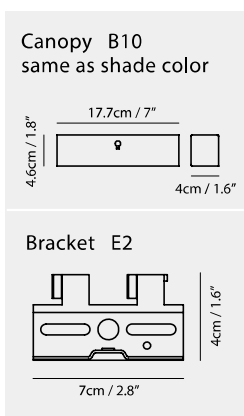

matt black + walnut (wood cap)

matt white + beech (wood cap)

matt black + walnut (wood cap) + round plate

matt white + beech (wood cap) + round plate

Mumu Wall

Model
SLD-3981W

Material
aluminum, wood

Light Source
LED 5.7W 3000K CRI90 400lm

Driver
Built-in non-dimmable driver

Weight
0.8kg / 1.8lb

Color
 matt black + walnut (wood cap)
 matt white + beech (wood cap)