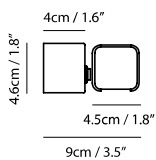

matt black + walnut (wood cap)

matt white + beech (wood cap)

matt black + walnut (wood cap) + round plate

matt white + beech (wood cap) + round plate

Mumu Wall

Model
SLD-3981W

Material
aluminum, wood

Light Source
LED 5.7W 3000K CRI90 400lm

Driver
Built-in non-dimmable driver

Weight
0.8kg / 1.8lb

Color
 matt black + walnut (wood cap)
 matt white + beech (wood cap)