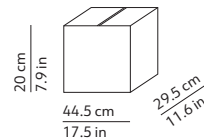

This lamp must be disposed in conformity with the EU directive 2002/96/EC
Apparecchio di illuminazione da smaltire secondo la direttiva EU 2002/96/EC

CODES AND DIMENSIONS / CODICI E DIMENSIONI

K512436B
K512436N
K512436R

PACKAGING / IMBALLO

Diffuser
Volume: 0.022 m³ / 0.788 ft³
Gross weight: 2.02 kg / 4.44 lbs

Structure
Volume: 0.026 m³ / 0.927 ft³
Gross weight: 1.74 kg / 3.83 lbs

MATERIALS AND FINISHINGS / MATERIALI E FINITURE