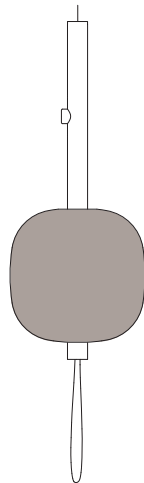

MATERIALS AND FINISHINGS / MATERIALI E FINITURE

DIFFUSER / DIFFUSORE

Two layers of mouth blown glass
Vetro opale incamiciato e soffiato

○ White / Bianco