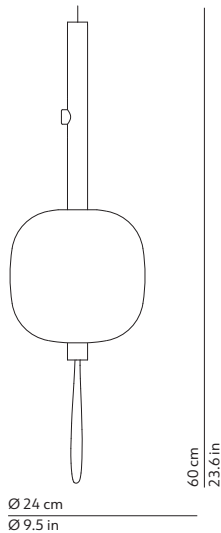

MOTUS suspension

SHULAB / 2023

EN: Suspension lamp with adjustable height. Opal glass diffuser. Metallic structure available in three coating finishes.

IT: Lampada a sospensione con altezza regolabile. Diffusore in vetro opale. Struttura in metallo verniciato disponibile in tre finiture.

This lamp must be disposed in conformity with the EU directive 2002/96/EC
Apparecchio di illuminazione da smaltire secondo la direttiva EU 2002/96/EC

CODES AND DIMENSIONS / CODICI E DIMENSIONI

K512436B
K512436N
K512436R

PACKAGING / IMBALLO

Diffuser
Volume: 0.022 m³ / 0.788 ft³
Gross weight: 2.02 kg / 4.44 lbs

Structure
Volume: 0.026 m³ / 0.927 ft³
Gross weight: 1.74 kg / 3.83 lbs

MATERIALS AND FINISHINGS / MATERIALI E FINITURE

 Dimmable / Dimmerabile
Phase Cut

Suspension lamp
Lampada a sospensione

Canopy - diam. 6.3in h. 2in - white RAL9010 / red RAL3016 / black RAL9005

fixed to the ceiling with not provided screws (2-4)

Rosone - diam.16cm h. 5cm - colore bianco RAL9010 / rosso RAL3016 / nero RAL9005