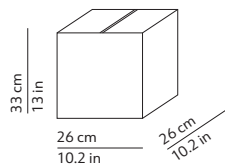

PACKAGING / IMBALLO

Diffuser
Volume: 0.022 m³ / 0.788 ft³
Gross weight: 2.02 kg / 4.44 lbs

Structure
Volume: 0.026 m³ / 0.927 ft³
Gross weight: 1.74 kg / 3.83 lbs

MATERIALS AND FINISHINGS / MATERIALI E FINITURE