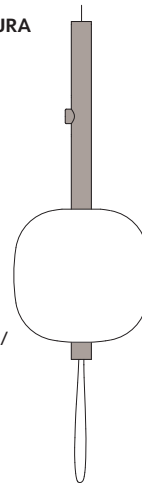

STRUCTURE / STRUTTURA

Coated metallic structure
Struttura in metallo verniciato

● Black RAL9005 / Nero RAL 9005
Matt / Opaco

● Red RAL3016 / Rosso RAL3016
Matt / Opaco

○ White RAL9010 / Bianco RAL9010
Matt / Opaco