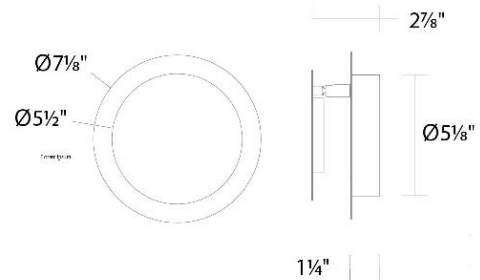

WAC LIGHTING

Moonglow

Wall Sconce 4CCT

Fixture Type: _____

Catalog Number: _____

Project: _____

Location: _____

Model & Size	Color Temp	Finish	LED Watts	LED Lumens	Delivered Lumens
WS-85407 7"	2700K	BK Black	8 W	619	446
	3000K	WT White	8 W	619	446
	3500K		8 W	619	446
	4000K		8 W	619	446

Example: **WS-85407-40-WT**

For custom requests please contact customs@wacighting.com

DESCRIPTION

Like the full moon brightening the night sky, integrated LEDs light this luminaire's circular band, anchoring the glowing shade while creating mesmerizing illumination.

FEATURES

- Light source offers 360 degree rotation
- Built in color temperature adjustability. Switch from 2700K/3000K/3500K/4000K
- Driver concealed within the canopy

SPECIFICATIONS

Color Temp:	4000K,3500K,3000K,2700K
Input:	120/277V,50/60Hz
CRI:	90
Dimming:	ELV: 100-10% , TRIAC: 100-5%
Rated Life:	50000 Hours
Mounting:	Can be mounted on wall in all orientations
Standards:	ETL, cETL Damp Location Listed
Construction:	Aluminum body

FINISHES:

LINE DRAWING:

WS-85407