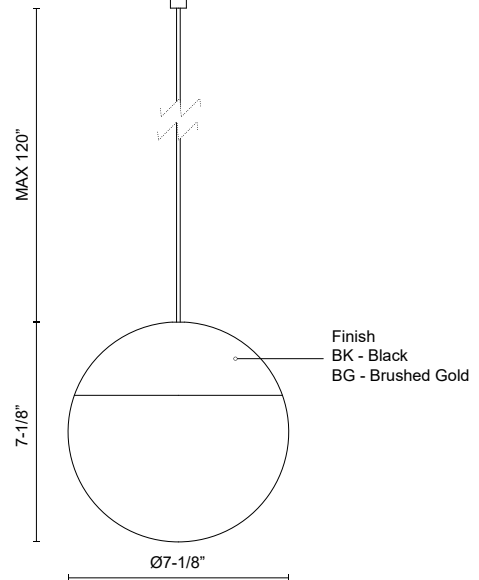

MONAE
TRP11707
PENDANT

PROJECT

TRP11707-BK
Black

TRP11707-BG
Brushed Gold

TRP11707-BK-4K
Black

TRP11707-BG-4K
Brushed Gold

SPECIFICATION DETAILS

Fixture Dimensions	D7-1/8" x H7-1/8"
Light Source	Low Voltage LED
Wattage	18W
Delivered Lumens	1000lm* (@3000K); 1080lm* (@4000K);
Voltage	48V, with DC Class 2 LED driver (see available canopy/driver options)
Color Temperature	3000K; 4000K;
CRI (Ra)	90CRI
LED Rated Life	50,000 hours
Adjustable	Yes
Wire Length	120" Max
Location	Dry
CEC Title 24 JA8	Yes, JA8-2022

* For custom options, consult factory for details.

* For warranty information, please visit www.kuzcolighting.com/warranty

DESCRIPTION

Introducing the Monae track head for the Kuzco Trilo track system. This well-loved Kuzco signature split globe silhouette is now available as an accessory to the Trilo system. Each pendant comes with 120" of wire to adjust to the needs of your space.