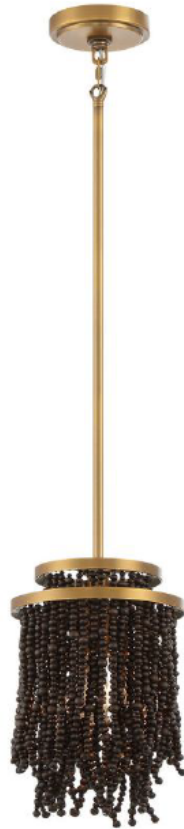

Molfetta, 1 Light Pendant

Specifications:

- Model#: 10179-026
- Finish: Antique Brass
- Shade: Black Wood Beads
- Material: Steel and Wood
- Dimension: 8" D x 13" H
- Number of Bulbs: 1 (Not Included)
- Lamping: A19 E26
- Wattage: 60W Max.
- Voltage: 120V
- Dimmable: Yes
- Max. Hanging Height: 75"
- Extension Rods: 3" + 6" + 12" + 18" + 18" (Included)
- Canopy Dimension: 5" D
- Product Weight: 5 lbs.