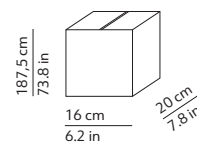

CODES AND DIMENSIONS / CODICI E DIMENSIONI

K511435N
K511435POP
K511435INOX

PACKAGING / IMBALLO

Base
Volume: 0.077 m³ / 2.702 ft³
Gross weight: 6.8 kg / 15 lbs

Structure
Volume: 0.062 m³ / 2.174 ft³
Gross weight: 3.4 kg / 7.5 lbs