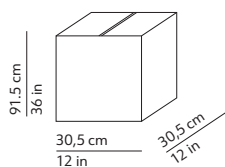

CODES AND DIMENSIONS / CODICI E DIMENSIONI

K511435N
K511435POP
K511435INOX

PACKAGING / IMBALLO

Base
Volume: 0.077 m³ / 2.702 ft³
Gross weight: 6.8 kg / 15 lbs

Structure
Volume: 0.062 m³ / 2.174 ft³
Gross weight: 3.4 kg / 7.5 lbs