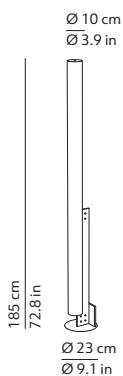

MODEL T

FRANCESCA SMIRAGLIA / 2023

EN Dimmable floor lamp. Tubular diffuser made of opal methacrylate. Metallic coated structure.

IT Lampada da terra dimmerabile. Diffusore tubolare in metacrilato opalino. Struttura in metallo verniciato.

CODES AND DIMENSIONS / CODICI E DIMENSIONI

K511435N
K511435POP
K511435INOX

PACKAGING / IMBALLO

Base
Volume: 0.077 m³ / 2.702 ft³
Gross weight: 6.8 kg / 15 lbs

Structure
Volume: 0.062 m³ / 2.174 ft³
Gross weight: 3.4 kg / 7.5 lbs

White / Bianco
Shiny / Lucido

Tubular opal methacrylate
Tubolare in metacrilato opalino

FURTHER INFORMATION / INFORMAZIONI AGGIUNTIVE

^{100V}
or ^{240V} Feeding / Alimentazione

Light source / Sorgente luminosa
board LED 1x60W - 2700 K - 6600 lm - CRI > 90