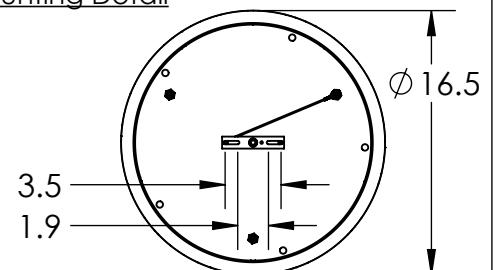

Collection: MISTO

Product #: CHB0048-03

HAND BLOWN GLASS DIMENSIONS  
MAY VARY UP TO 1"

*Bulbs Not Included*

Visit [hammertonstudio.com](http://hammertonstudio.com) for product options and specifications.

2/7/2018 (A)

Mounting Packet: W	Electrical Type: INCANDESCENT
Approximate lbs.: 20	Bulb Qty: 3    Bulb Type: A19
Finish: SEE WEB SITE FOR OPTIONS	Wattage: 40    Voltage: 120
Top Diffuser: CLOSED	Socket Type: MEDIUM BASE, E26
Bottom Diffuser: OPEN	UL Location: DRY

### Mounting Detail

MOUNTS DIRECTLY TO J-BOX

All fixtures created by Hammerton are handcrafted by artisans. Dimensions may vary up to 7/8".

© Copyright 2017. All rights in design, detail or invention of this drawing are reserved as the property of Hammerton. Any imitation or adaptation without written consent is strictly prohibited.