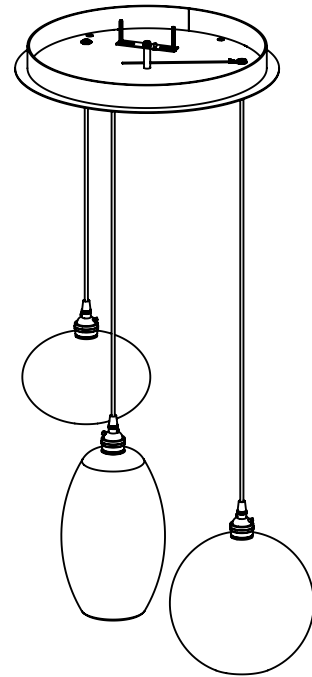

Collection: MISTO

Product #: CHB0048-03

HAND BLOWN GLASS DIMENSIONS  
MAY VARY UP TO 1"

*Bulbs Not Included*

Visit [hammertonstudio.com](http://hammertonstudio.com) for product options and specifications.

2/7/2018 (A)

Mounting Packet: W	Electrical Type: INCANDESCENT
Approximate lbs.: 20	Bulb Qty: 3    Bulb Type: A19
Finish: SEE WEB SITE FOR OPTIONS	Wattage: 40    Voltage: 120
Top Diffuser: CLOSED	Socket Type: MEDIUM BASE, E26
Bottom Diffuser: OPEN	UL Location: DRY

### Mounting Detail

MOUNTS DIRECTLY TO J-BOX

All fixtures created by Hammerton are handcrafted by artisans. Dimensions may vary up to 7/8".

© Copyright 2017. All rights in design, detail or invention of this drawing are reserved as the property of Hammerton. Any imitation or adaptation without written consent is strictly prohibited.