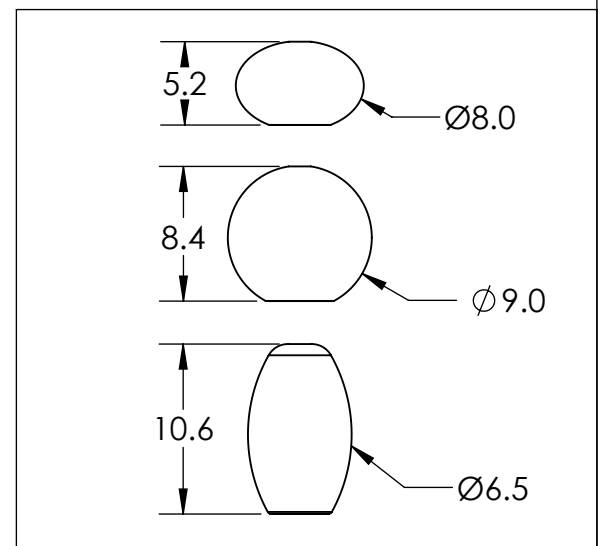

Collection: MISTO

Product #: CHB0048-03

HAND BLOWN GLASS DIMENSIONS  
MAY VARY UP TO 1"

*Bulbs Not Included*

Visit [hammertonstudio.com](http://hammertonstudio.com) for product options and specifications.

2/7/2018 (A)

Mounting Packet: W	Electrical Type: INCANDESCENT
Approximate lbs.: 20	Bulb Qty: 3    Bulb Type: A19
Finish: SEE WEB SITE FOR OPTIONS	Wattage: 40    Voltage: 120
Top Diffuser: CLOSED	Socket Type: MEDIUM BASE, E26
Bottom Diffuser: OPEN	UL Location: DRY

### Mounting Detail

MOUNTS DIRECTLY TO J-BOX

All fixtures created by Hammerton are handcrafted by artisans. Dimensions may vary up to 7/8".

© Copyright 2017. All rights in design, detail or invention of this drawing are reserved as the property of Hammerton. Any imitation or adaptation without written consent is strictly prohibited.