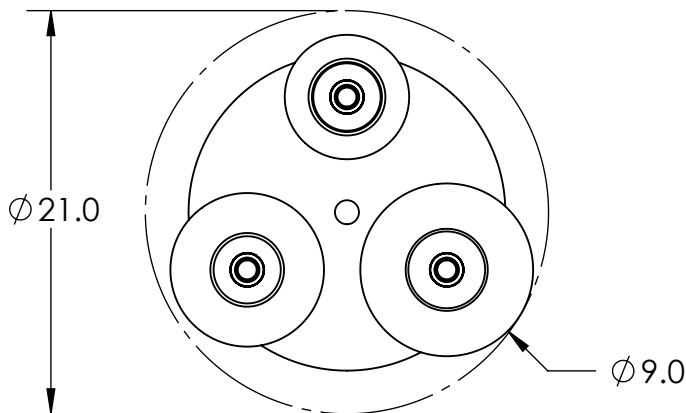

Collection: MISTO

Product #: CHB0048-03

HAND BLOWN GLASS DIMENSIONS  
MAY VARY UP TO 1"

*Bulbs Not Included*

Visit [hammertonstudio.com](http://hammertonstudio.com) for product options and specifications.

2/7/2018 (A)

Mounting Packet: W	Electrical Type: INCANDESCENT
Approximate lbs.: 20	Bulb Qty: 3    Bulb Type: A19
Finish: SEE WEB SITE FOR OPTIONS	Wattage: 40    Voltage: 120
Top Diffuser: CLOSED	Socket Type: MEDIUM BASE, E26
Bottom Diffuser: OPEN	UL Location: DRY

### Mounting Detail

MOUNTS DIRECTLY TO J-BOX

All fixtures created by Hammerton are handcrafted by artisans. Dimensions may vary up to 7/8".

© Copyright 2017. All rights in design, detail or invention of this drawing are reserved as the property of Hammerton. Any imitation or adaptation without written consent is strictly prohibited.