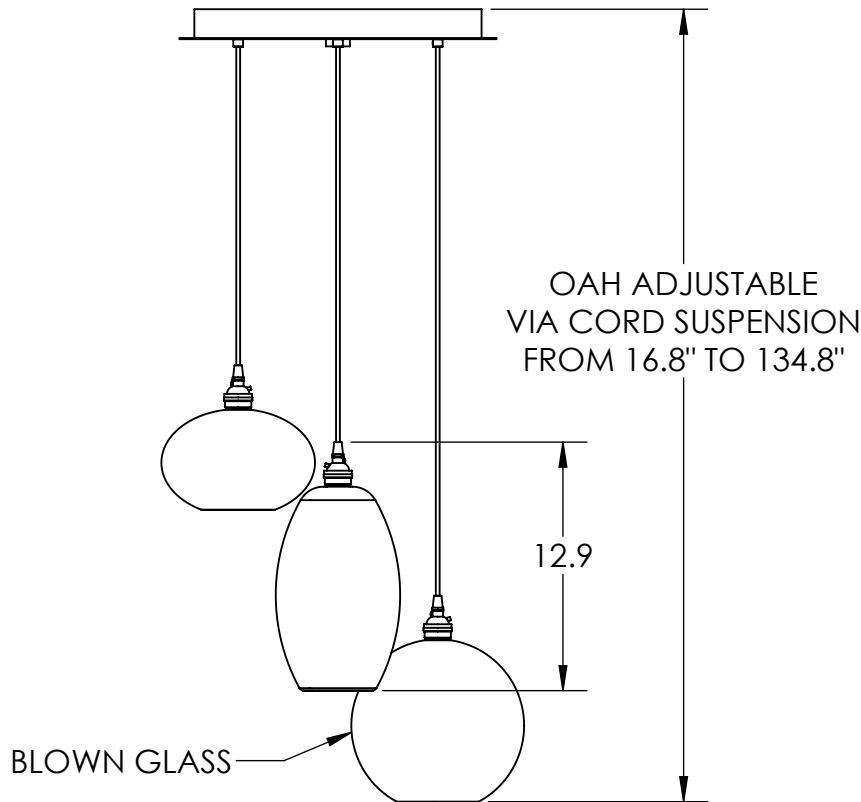

Collection: MISTO

Product #: CHB0048-03

HAND BLOWN GLASS DIMENSIONS  
MAY VARY UP TO 1"

*Bulbs Not Included*

Visit [hammertonstudio.com](http://hammertonstudio.com) for product options and specifications.

2/7/2018 (A)

Mounting Packet: W	Electrical Type: INCANDESCENT
Approximate lbs.: 20	Bulb Qty: 3    Bulb Type: A19
Finish: SEE WEB SITE FOR OPTIONS	Wattage: 40    Voltage: 120
Top Diffuser: CLOSED	Socket Type: MEDIUM BASE, E26
Bottom Diffuser: OPEN	UL Location: DRY

### Mounting Detail

MOUNTS DIRECTLY TO J-BOX

All fixtures created by Hammerton are handcrafted by artisans. Dimensions may vary up to 7/8".

© Copyright 2017. All rights in design, detail or invention of this drawing are reserved as the property of Hammerton. Any imitation or adaptation without written consent is strictly prohibited.