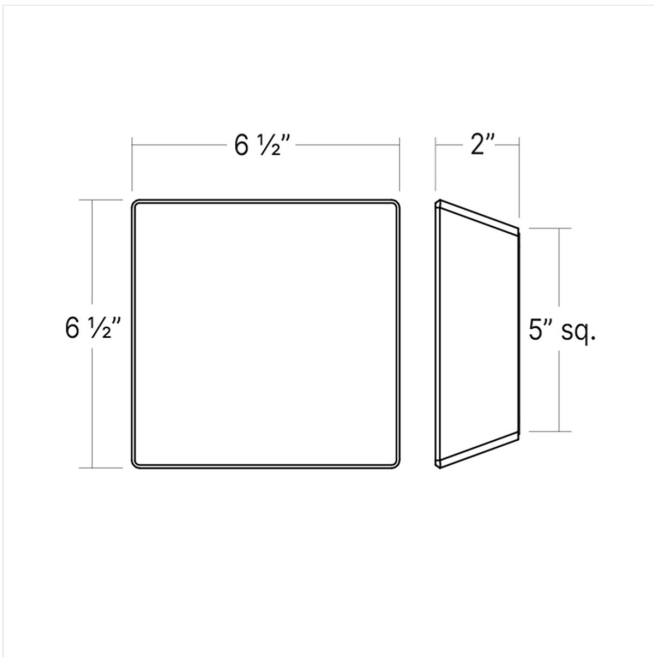

Project:

Mist Square Sconce Spec Sheet

SKU: 7540.98W

Crafted from etched glass that optimizes luminescence and subtle color, Mist produces a calming, free floating LED halo effect as light passes through the glass. This collection has three etched glass color options with [round](#) and square shapes. Mist is ideal for a wide range of applications, from providing a sense of calming light in a modern bathroom to creating subtle elegance through a grand hallway.

Learn more: <https://sonnemanlight.com/mist-square-sconce>

Type #:

Dimensions

Width: 6.5"

Electrical Specs

Bulb(s) Included?:	Yes
Bulb 1 Type:	Integral LED
Bulb Quantity:	1
Input Voltage:	120-277VAC
Wattage:	7
Initial Lumens:	900
Delivered Lumens:	200
Color Temperature:	3000K
CRI:	90
Power Supply Type:	Driver
Power Supply Quantity:	1
Power Supply Location:	Outlet Box
Dimming Type:	TRIAC/ELV/0-10V