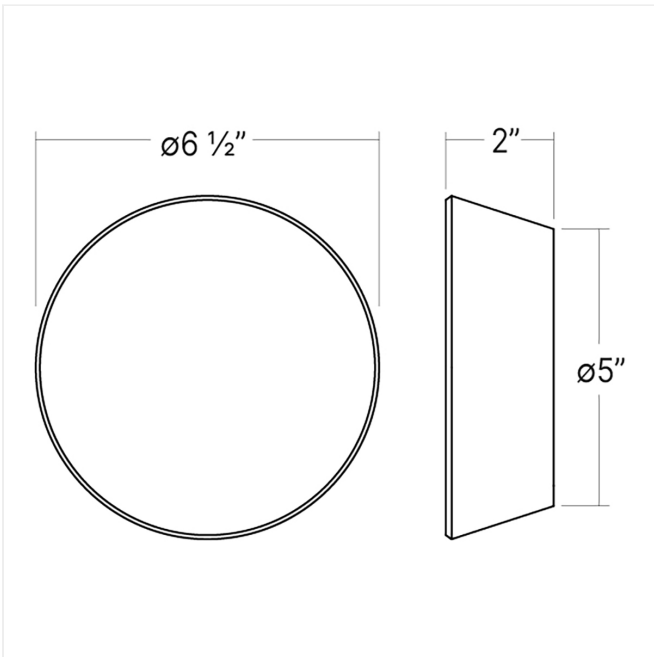

# Mist Round Wall/Ceiling Mount Spec Sheet

SKU: 7545.98M

Crafted from etched glass that optimizes luminescence and subtle color, Mist produces a calming, free floating LED halo effect as light passes through the glass. This collection has three etched glass color options with round and [square](#) shapes. Mist is ideal for a wide range of applications, from providing a sense of calming light in a modern bathroom to creating subtle elegance through a grand hallway.

## Dimensions

|                        |      |
|------------------------|------|
| Diameter:              | 6.5" |
| Canopy/Backplate/Base: | 4.5" |