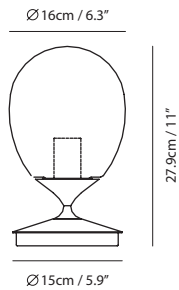

pearl cocoa

champagne gold

Measurement : centimeter / inches

Mist LED Table S

Model
SLD-8995DJS

Material
mouth-blown glass, steel

Light Source
LED 5W 2700K CRI95 510lm

Feature
mouth-blown sand-blasted glass, DJ dimmer

Weight
2.3kgj / 5.1lb

Cord
200cm / 78.7"

Color
 pearl cocoa
 champagne gold

Mist LED Table L

Model
SLD-8996DJS

Material
mouth-blown glass, steel

Light Source
LED 10W 2700K CRI95 918lm

Feature
mouth-blown sand-blasted glass, DJ dimmer

Weight
3.4kg / 7.5lb

Cord
200cm / 78.7"

Color
 pearl cocoa
 champagne gold