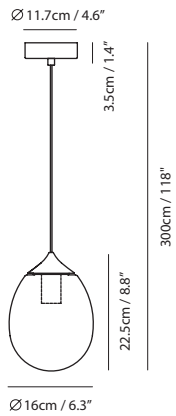

By Chen, Chao Cheng 陳昭成

pearl cocoa

champagne gold

Measurement : centimeter / inches

Mist LED Pendant S

Model
SLD-8995P

Material
mouth-blown glass, steel

Light Source
LED 5W 2700K CRI95 510lm