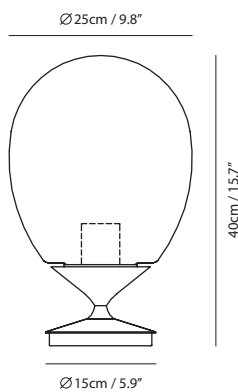

Measurement : centimeter / inches

Mist LED Floor

Model
SLD-8996TJ

Material
mouth-blown glass, steel

Light Source
LED 10W 2700K CRI95 918lm

Feature
mouth-blown sand-blasted glass
DJ dimmer + foot switch

Weight
11.2kg / 24.6lb

Color
 pearl cocoa
 champagne gold

pearl cocoa

champagne gold

Measurement : centimeter / inches

Mist LED Table S

Model
SLD-8995DJS

Material
mouth-blown glass, steel

Light Source
LED 5W 2700K CRI95 510lm

Feature
mouth-blown sand-blasted glass, DJ dimmer

Weight
2.3kgj / 5.11lb

Cord
200cm / 78.7"

Color
 pearl cocoa
 champagne gold

Mist LED Table L

Model
SLD-8996DJS

Material
mouth-blown glass, steel

Light Source
LED 10W 2700K CRI95 918lm