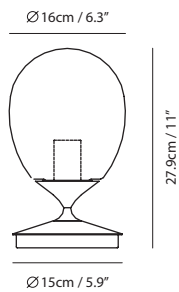

Measurement : centimeter / inches

Mist LED Floor

Model
SLD-8996TJ

Material
mouth-blown glass, steel

Light Source
LED 10W 2700K CRI95 918lm

Feature
mouth-blown sand-blasted glass
DJ dimmer + foot switch

Weight
11.2kg / 24.6lb

Color
 pearl cocoa
 champagne gold

pearl cocoa

champagne gold

Measurement : centimeter / inches

Mist LED Table S

Model
SLD-8995DJS

Material
mouth-blown glass, steel

Light Source
LED 5W 2700K CRI95 510lm

Feature
mouth-blown sand-blasted glass, DJ dimmer

Weight
2.3kgj / 5.11lb

Cord
200cm / 78.7"

Color
 pearl cocoa
 champagne gold

Mist LED Table L

Model
SLD-8996DJS

Material
mouth-blown glass, steel

Light Source
LED 10W 2700K CRI95 918lm