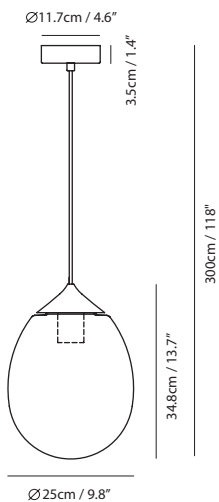

Mist LED Pendant L

Model
SLD-8996P

Material
mouth-blown glass, steel

Light Source
LED 10W 2700K CRI95 918lm

Driver
Built-in dimmable driver
(Triac dimming)

Feature
mouth-blown sand-blasted glass

Weight
2.7kg / 5.9lb

Color
 pearl cocoa
 champagne gold