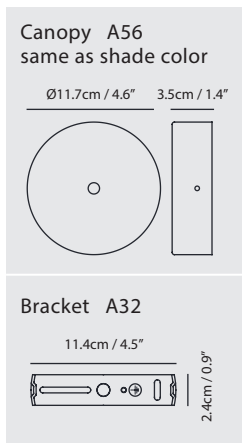

By Chen, Chao Cheng 陳昭成

pearl cocoa

champagne gold

Measurement : centimeter / inches

Mist LED Pendant S

Model
SLD-8995P

Material
mouth-blown glass, steel

Light Source
LED 5W 2700K CRI95 510lm