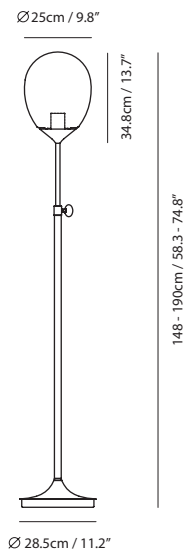

By Chen, Chao Cheng 陳昭成

pearl cocoa

champagne gold

Measurement : centimeter / inches

Mist LED Pendant S

Model
SLD-8995P

Material
mouth-blown glass, steel

Light Source
LED 5W 2700K CRI95 510lm

Light Source
LED 10W 2700K CRI95 918lm

Driver
Built-in dimmable driver
(Triac dimming)

Feature
mouth-blown sand-blasted glass

Weight
2.7kg / 5.9lb

Color
 pearl cocoa
 champagne gold

pearl cocoa

champagne gold

Measurement : centimeter / inches

Mist LED Floor

Model
SLD-8996TJ

Material
mouth-blown glass, steel

Light Source
LED 10W 2700K CRI95 918lm

Feature
mouth-blown sand-blasted glass
DJ dimmer + foot switch

Weight
11.2kg / 24.6lb

Color
 pearl cocoa
 champagne gold

pearl cocoa

champagne gold

Measurement : centimeter / inches

Mist LED Table S

Model
SLD-8995DJS

Material
mouth-blown glass, steel

Light Source
LED 5W 2700K CRI95 510lm