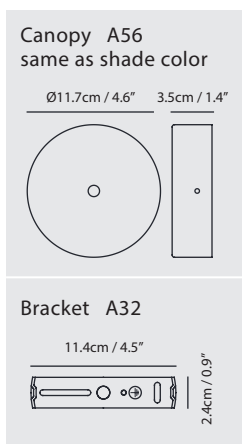

Mist LED Pendant L

Model
SLD-8996P

Material
mouth-blown glass, steel

Light Source
LED 10W 2700K CRI95 918lm

Driver
Built-in dimmable driver
(Triac dimming)

Feature
mouth-blown sand-blasted glass

Weight
2.7kg / 5.9lb

Color
 pearl cocoa
 champagne gold