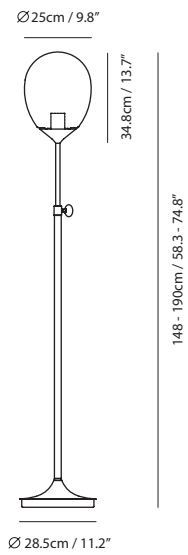

pearl cocoa

champagne gold

Measurement : centimeter / inches

Mist LED Floor

Model
SLD-8996TJ

Material
mouth-blown glass, steel

Light Source
LED 10W 2700K CRI95 918lm

Feature
mouth-blown sand-blasted glass
DJ dimmer + foot switch

Weight
11.2kg / 24.6lb

Color
 pearl cocoa
 champagne gold