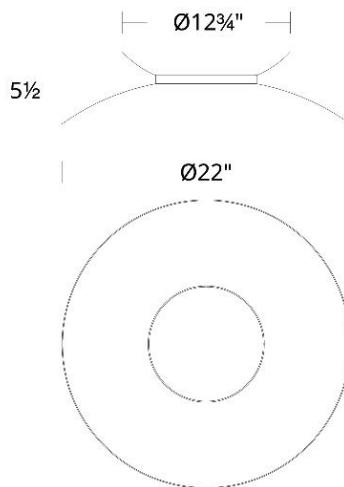

FINISHES:

Black

LINE DRAWING:

FM-11422