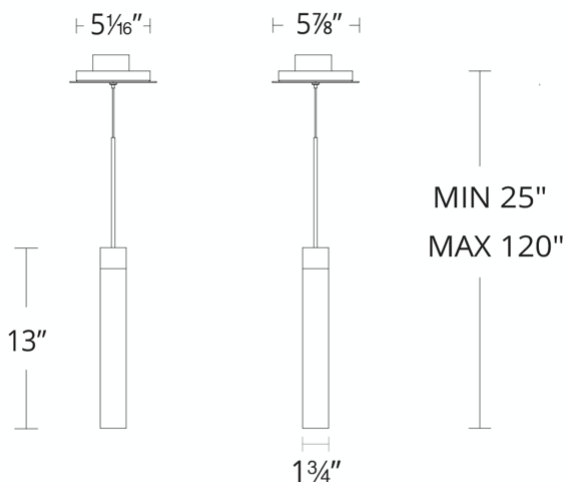

Project: _____

Location: _____

Fixture Type: _____

Catalog Number: _____

AVAILABLE FINISHES:

Minx

PD-78013

PRODUCT DESCRIPTION

Elegant artisanal sparkles. Held aloft, long-lasting LEDs provide functional down lighting. A sleek mini pendant that works by itself or in multiples.

FEATURES

- Driver installed within the Junction Box, driver dimension: 2.8" x 1.3" x 1.2"
- Reclaimed K5 crystal
- Minimal exposed hardware
- Thin powered aircraft cables provide an ultra clean look for adjustable suspension height
- CEC Title 24 option available; driver concealed within the canopy (special order)
- Can be mounted on a sloped ceiling

SPECIFICATIONS

Rated Life	50000 Hours
Standards	ETL, cETL, Damp Location Listed
Input	120-277V, 50/60Hz
Driver Dimension	2.8" x 1.3" x 1.2"
Dimming	ELV
Color Temp	3000K
CRI	90
Construction	Steel body with K5 crystal fused acrylic

PD-78013

REPLACEMENT PARTS

RPL-GLA-78013 - Inner glass

Model & Size	Color Temp	Finish	LED Watts	LED Lumens	Delivered Lumens
PD-78013 13"	3000K 3000K	AB Aged Brass AN Antique Nickel	4.1W 4.1W	252 252	243 243