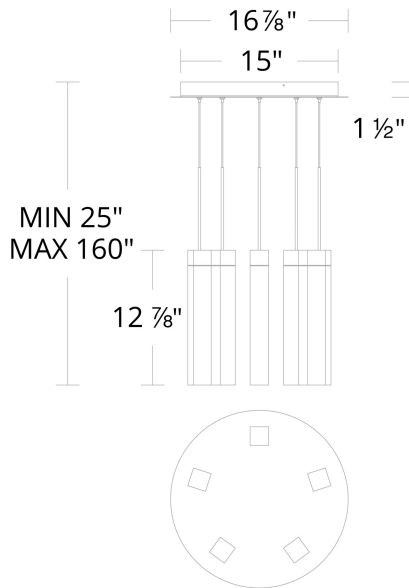

Model & Size	Color Temp	Finish	LED Watts	LED Lumens	Delivered Lumens
PD-78003R 3 Light	3000K 3000K	AB Aged Brass AN Antique Nickel	13.3W 13.3W	1075 1075	847 847

Example: **PD-78003R-AN**

For custom requests please contact customs@modernforms.com

Project: _____

Location: _____

Fixture Type: _____

Catalog Number: _____

AVAILABLE FINISHES:

Minx

PD-78005R

PRODUCT DESCRIPTION

PD-78005R

Model & Size	Color Temp	Finish	LED Watts	LED Lumens	Delivered Lumens
PD-78005R 5 Light	3000K 3000K	AB Aged Brass AN Antique Nickel	21.6W 21.6W	1790 1790	1484 1484

Example: **PD-78005R-AN**

For custom requests please contact customs@modernforms.com