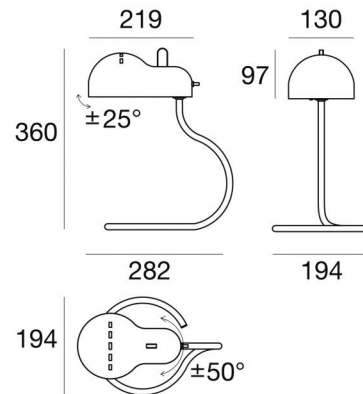

MiniTopo

Table Lamps | 220-240 V | 1xE27
9064

Technical data	
Type	Table Lamps
Installation position	Floor
Installation environment	Indoor
Lamp cap	1 x E27
Light emission direction	downward
Frequency	50-60 Hz
Optics	General Lighting
Safety class	2
IP	IP20
Glow wire test	650°
Direct mounting on normally flammable surfaces	Yes
CE	Yes
Dimmable article	No
Directional	No
Tilting	Yes
total angle (horizontal plane)	100 °
total angle (vertical plane)	50 °
Walk-over	No
Drive-over	No
Cable included	Yes
Electric socket	Type C
Cable length	1.5 m
Resin potting	No
Net weight	0.935 Kg

Finishing diffuser	
Material	metal
Colour	Special Red
Processing	Coating

Finishing base	
Material	metal
Colour	Special Red
Processing	Coating

Table Lamps | 220-240 V | 1xE27
9064

Single emission table lamps for indoor application. LED lamplamp included, lamp cap 1xE27.

The diffuser is made of metal with a coating treatment. The ingress protection degree is IP20; the total weight is of 0.935 kg.

. The power supply cable is included and features a 1.5 m lenght.

The device features protection class II and can be floor-mounted.