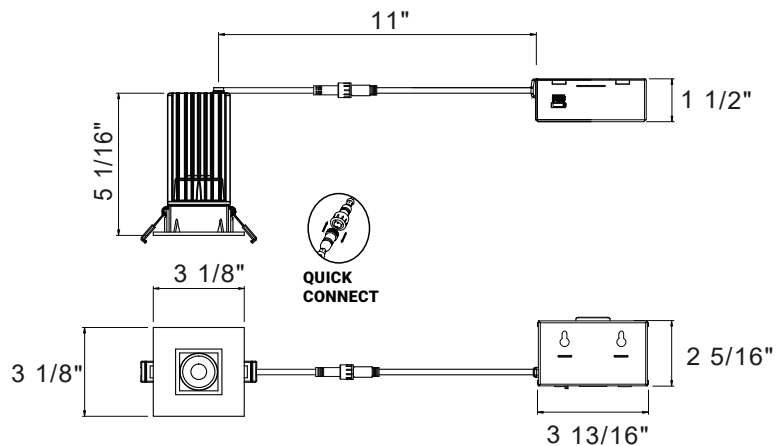

PRODUCT DIMENSIONS

FINISHES

026- Black

019- White

ACCESSORIES

45363-016
NEW CONSTRUCTION
SMASH PLATE
13 1/4" x 6 1/2"
 $\varnothing$ 2 3/4"

NO IC BOX
REQUIRED