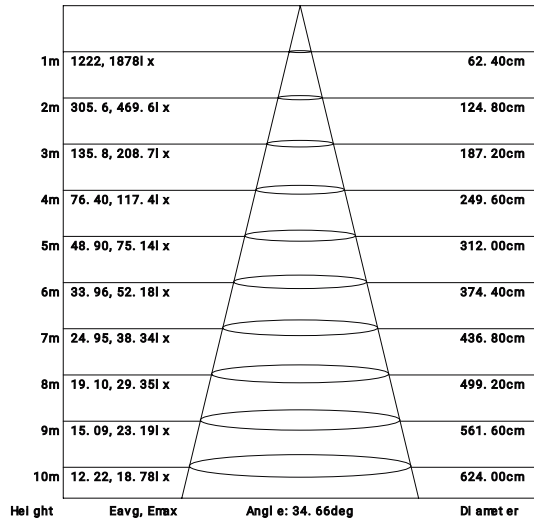

Flux out: 405.4 lm