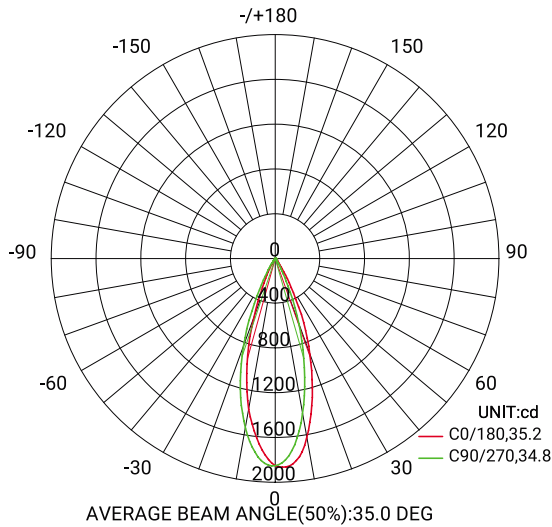

MIDWAY

RECESSED COLLECTION

Imperial

Flux out: 405.4 lm

Note: The Curves indicate the illuminated area and the average illumination when the luminaire is at different distance.

Metrics

Flux out: 405.4 lm