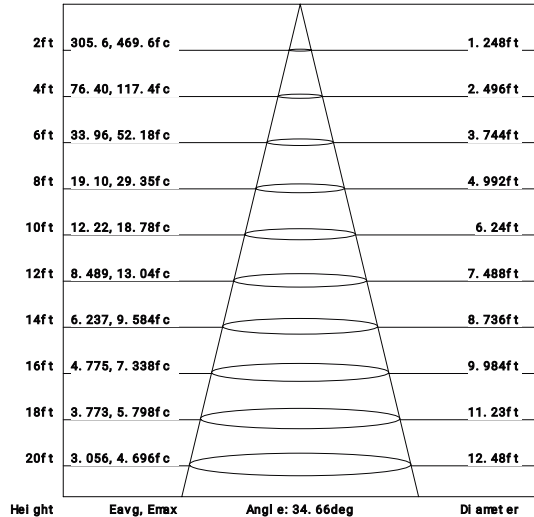

Flux out: 405.4 lm