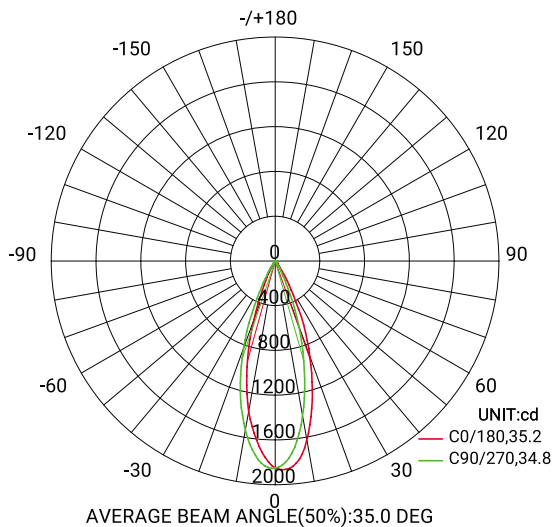

MIDWAY

RECESSED COLLECTION

Imperial

Flux out: 405.4 lm

Note: The Curves indicate the illuminated area and the average illumination when the luminaire is at different distance.

Metrics

Flux out: 405.4 lm