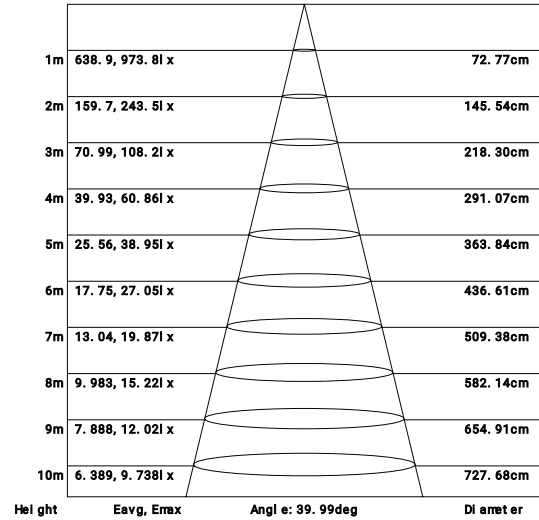

Flux out: 265.9 l m