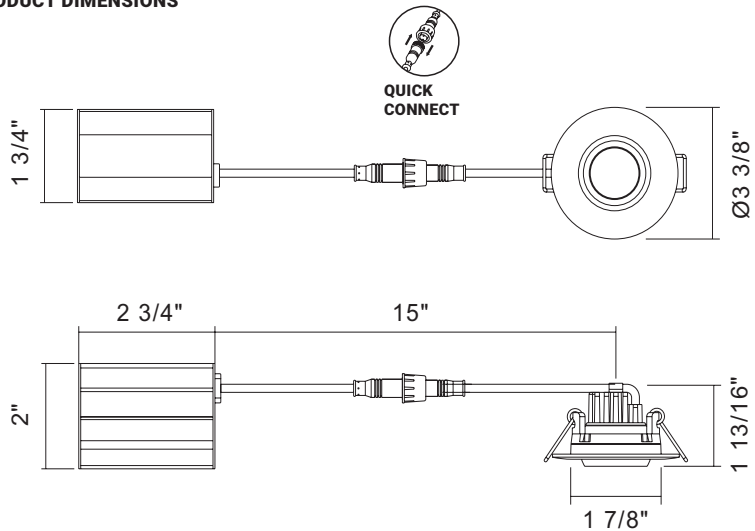

#### DIMENSIONS

- Cut hole:  $\varnothing$  2 3/4".
- Fixture:  $\varnothing$  3 3/8" x 1 13/16"H.

### ACCESSORIES

	WATTS	LUMENS	KELVIN	DIMMABLE	CRI	BEAM ANGLE	ADJUSTABLE
 $\varnothing$ 2 3/4"	8W	Up to 633	CCT Selectable	TRIAC/ELV	90+	38°	30°

#### PRODUCT DIMENSIONS

**MIDWAY**  
RECESSED COLLECTION

Imperial

Flux out: 302.5 l m

Note: The Curves indicate the illuminated area and the average illumination when the luminaire is at different distance.

Metrics

Flux out: 265.9 l m

Note: The Curves indicate the illuminated area and the average illumination when the luminaire is at different distance.