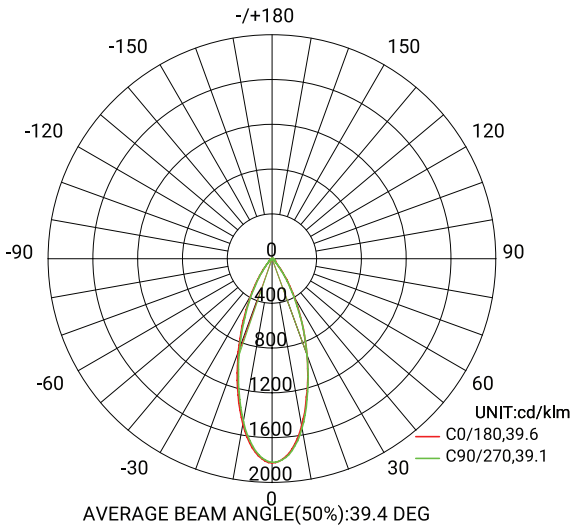

MIDWAY
RECESSED COLLECTION

Imperial

Flux out: 302.5 l m

Metrics

Flux out: 265.9 l m