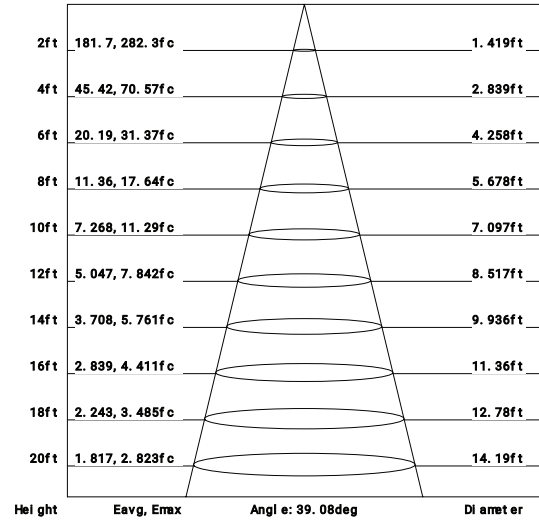

Flux out: 302.5 l m