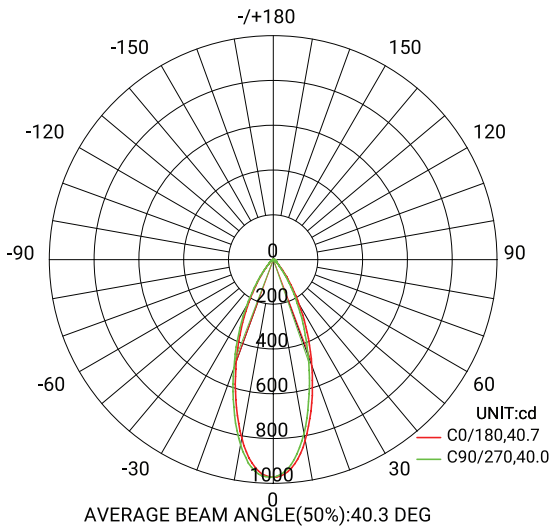

MIDWAY
RECESSED COLLECTION

Imperial

Flux out: 302.5 l m

Metrics

Flux out: 265.9 l m