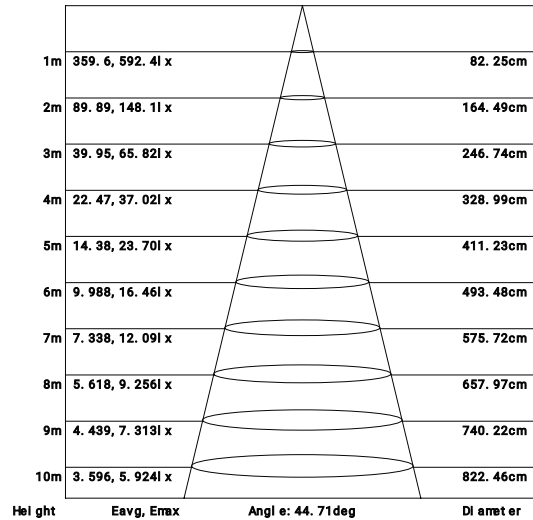

Flux out: 223.9 lm