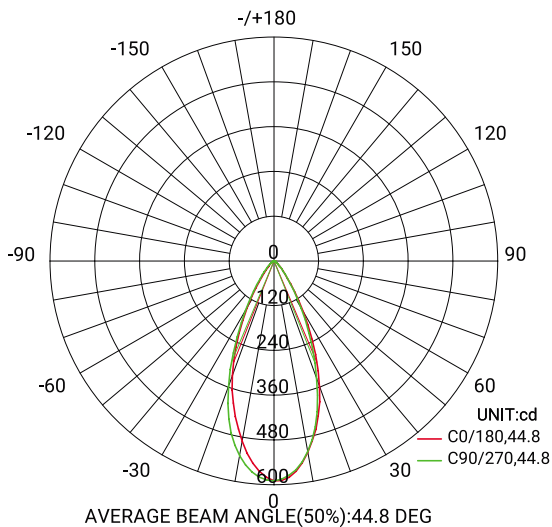

MIDWAY
RECESSED COLLECTION

PHOTOMETRICS

Imperial

Flux out: 202.3 lm

Note: The Curves indicate the illuminated area and the average illumination when the luminaire is at different distance.

Metrics

Flux out: 223.9 lm