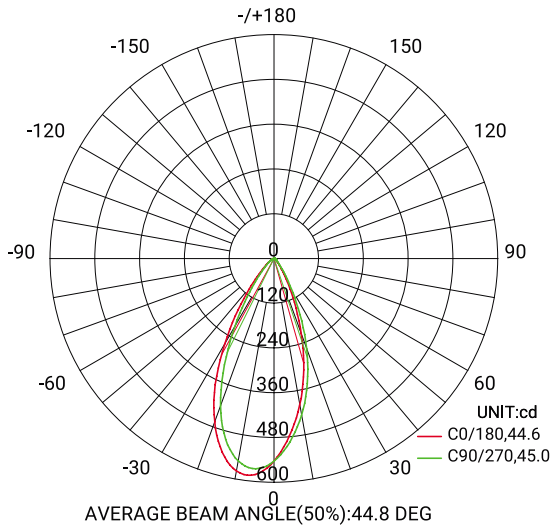

PHOTOMETRICS

Imperial