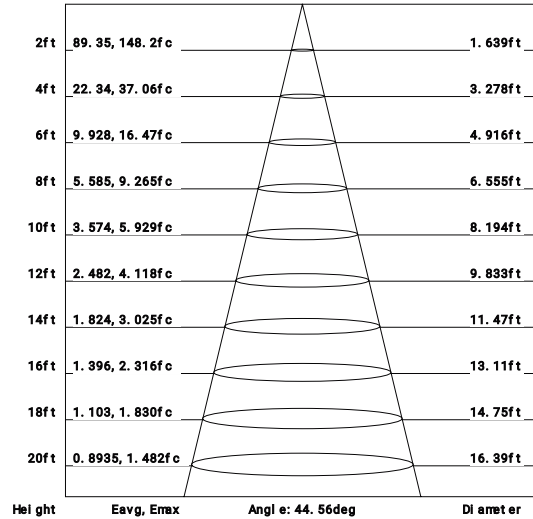

Flux out: 202.3 lm