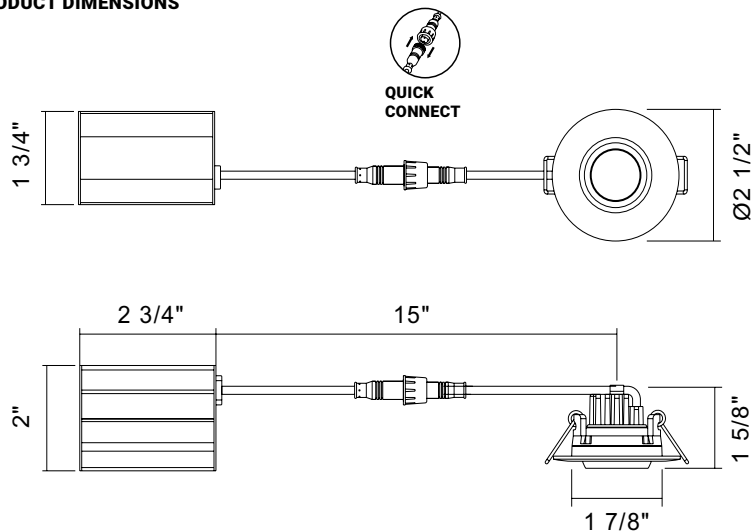

FINISHES

PRODUCT DIMENSIONS