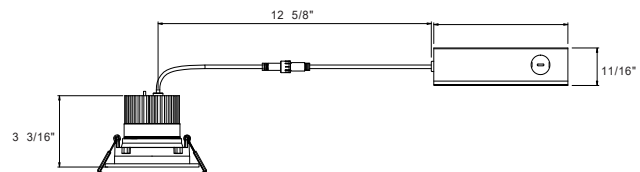

ORDERING GUIDE

MODEL	FINISH
45382-024	Black
45382-017	White

ACCESSORIES

45611-018
60"
2 pin Connector

45383-014
2LT/3LT
NEW CONSTRUCTION
PLATE
16 1/4" x 11 7/8"
 $\varnothing 7 \frac{3}{8} \times 3 \frac{3}{4}$ "
 $\varnothing 10 \frac{13}{16} \times 3 \frac{3}{4}$ "

NO IC BOX
REQUIRED

www.eurofase.com

Tel: 905.695.2055 Fax: 905.695.2056
Toll Free: 1.800.660.5391 Toll Free: 1.800.660.5390

All features, functionality and other product specifications are subject to change without notice.