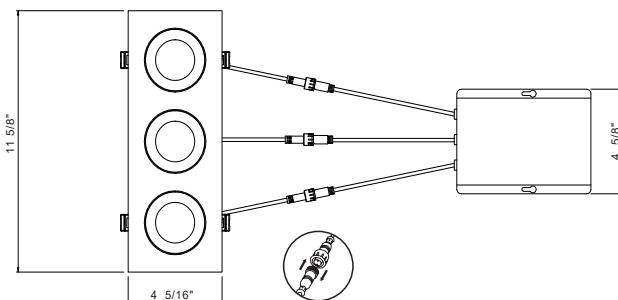

PRODUCT DIMENSIONS

FINISHES

024- Black

017- White

QUICK CONNECT