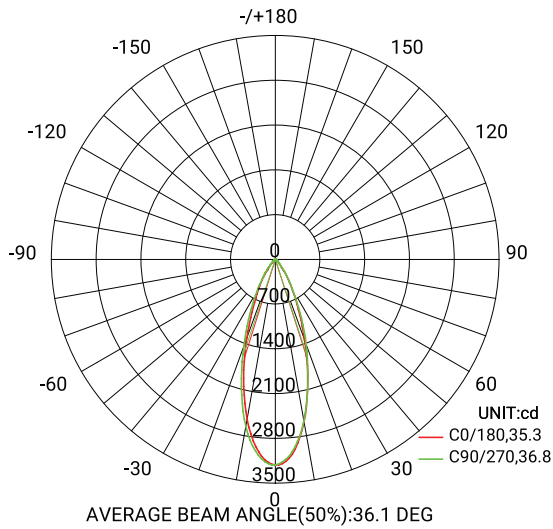

MIDWAY
RECESSED COLLECTION

Imperial

Flux out: 725.0 lm

Metrics

Flux out: 761.6 lm