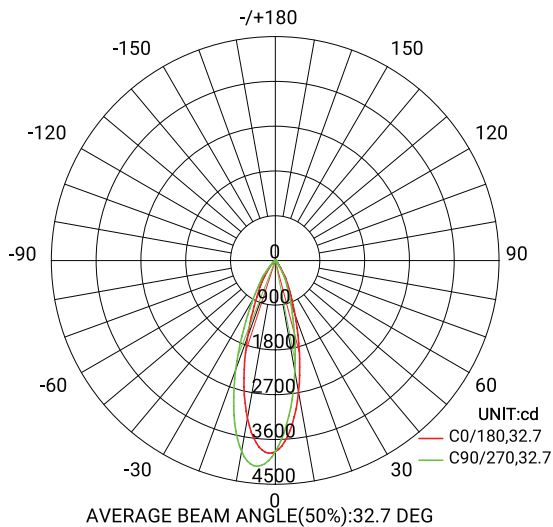

MIDWAY
RECESSED COLLECTION

Imperial

Flux out: 725.0 lm

Metrics

Flux out: 761.6 lm