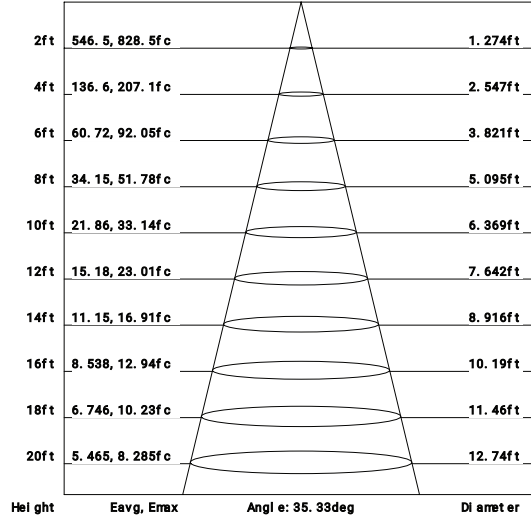

Flux out: 725.0 lm