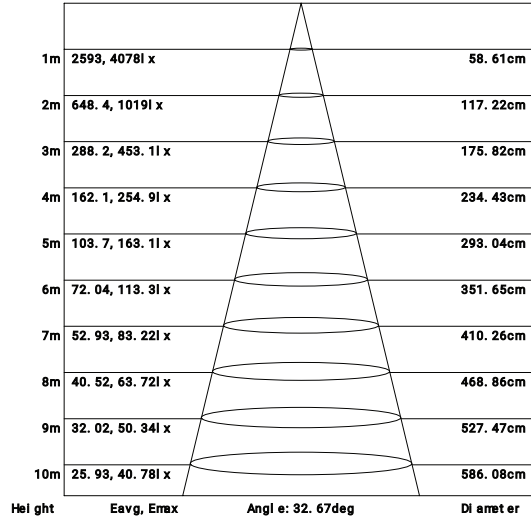

Flux out: 761.6 lm