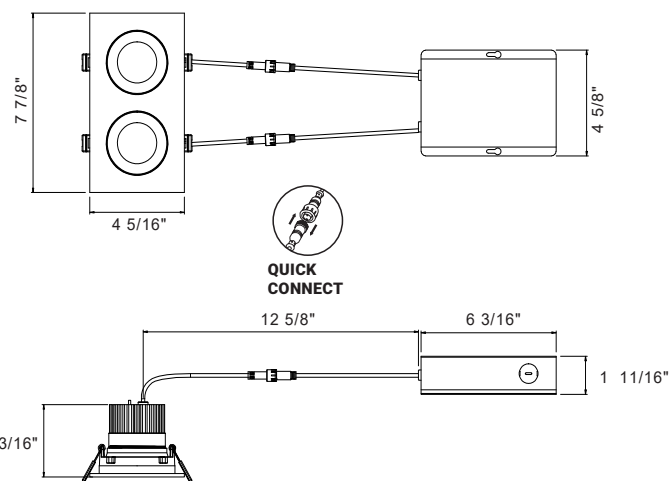

PRODUCT DIMENSIONS

FINISHES

027- Black

010- White