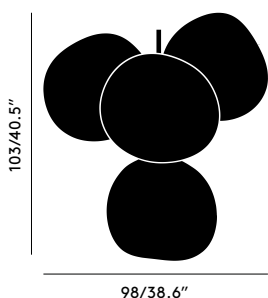

MELT SMALL CHANDELIER

A swarm, huddle, herd, cluster or bunch; there are a thousand ways of configuring our lamps to produce an extraordinary lighting arrangement. The latest additions to the MELT family include the MELT Small Chandelier featuring four orbs protruding from steel tubes and is one metre high. Fitted with our new LED module, our MELT Chandeliers are our attempt to rethink the contemporary chandelier.

MELT SMALL CHANDELIER

Year of Design	2020
Finishing Process	Metallised
Environment	Indoor, Dry
Surface Mount Shape/Diameter	Dome, 10in
Cable Spec	H03VVH2-F 2 x 0,75 mm² FEP/PVC
Cable Type/Length	Clear, 500cm
Light Source	4 x 6W LED Light Source Included, 100 - 120V
Max Wattage	30W
Lumens	N/A
CRI	>90
Colour Temperature	3000
Dimmability	Mains Dimmable, leading and trailing edge
Spares	LED02-UL
Certifications/Electrical Class	

COPPER	
Code	MEC01CO-CUSM4
Shade Material	Polycarbonate
Shade Finish	Mirrored
Components	4 x MES01CO 1 x LEDC01GOUL
Surface Mount	
Colour/Finish	Gold, Polished