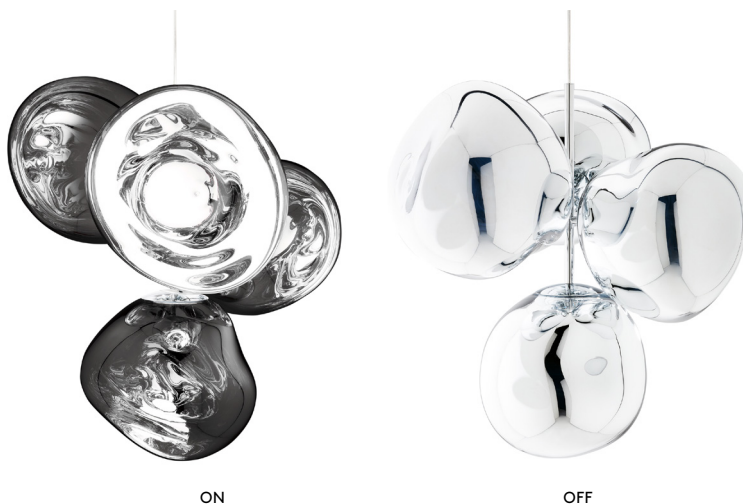

# MELT SMALL CHANDELIER

A swarm, huddle, herd, cluster or bunch; there are a thousand ways of configuring our lamps to produce an extraordinary lighting arrangement. The latest additions to the MELT family include the MELT Small Chandelier featuring four orbs protruding from steel tubes and is one metre high. Fitted with our new LED module, our MELT Chandeliers are our attempt to rethink the contemporary chandelier.

## MELT SMALL CHANDELIER

<b>CHROME CODE</b>	MEC01CH-CUSM4
<b>Shade Material</b>	Polycarbonate
<b>Shade Finish</b>	Mirrored
<b>Components</b>	4 x MES01CH 1 x LEDC01CHUL
<b>Surface Mount</b>	
<b>Colour/Finish</b>	Chrome, Polished

<b>Year of Design</b>	2020
<b>Finishing Process</b>	Metallised
<b>Environment</b>	Indoor, Dry
<b>Surface Mount Shape/Diameter</b>	Dome, 10in
<b>Cable Spec</b>	H03VVH2-F 2 x 0,75 mm <sup>2</sup> FEP/PVC
<b>Cable Type/Length</b>	Clear, 197in
<b>Light Source</b>	4 x 6W LED Light Source Included, 100 - 120V
<b>Max Wattage</b>	30W
<b>Lumens</b>	N/A
<b>CRI</b>	>90
<b>Colour Temperature</b>	3000
<b>Dimmability</b>	Mains Dimmable, leading and trailing edge
<b>Spares</b>	LED02-UL
<b>Certifications/Electrical Class</b>	