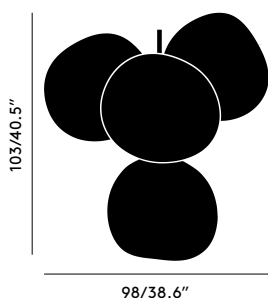

# MELT SMALL CHANDELIER

A swarm, huddle, herd, cluster or bunch; there are a thousand ways of configuring our lamps to produce an extraordinary lighting arrangement. The latest additions to the MELT family include the MELT Small Chandelier featuring four orbs protruding from steel tubes and is one metre high. Fitted with our new LED module, our MELT Chandeliers are our attempt to rethink the contemporary chandelier.

<b>Year of Design</b>	2020
<b>Finishing Process</b>	Metallised
<b>Environment</b>	Indoor, Dry
<b>Surface Mount Shape/Diameter</b>	Dome, 10in
<b>Cable Spec</b>	H03VVH2-F 2 x 0,75 mm <sup>2</sup> FEP/PVC
<b>Cable Type/Length</b>	Clear, 197in
<b>Light Source</b>	4 x 6W LED Light Source Included, 100 - 120V
<b>Max Wattage</b>	30W
<b>Lumens</b>	N/A
<b>CRI</b>	>90
<b>Colour Temperature</b>	3000
<b>Dimmability</b>	Mains Dimmable, leading and trailing edge
<b>Spares</b>	LED02-UL
<b>Certifications/Electrical Class</b>	

## MELT SMALL CHANDELIER

<b>Year of Design</b>	2020
<b>Finishing Process</b>	Metallised
<b>Environment</b>	Indoor, Dry
<b>Surface Mount Shape/Diameter</b>	Dome, 10in
<b>Cable Spec</b>	H03VVH2-F 2 x 0,75 mm <sup>2</sup> FEP/PVC
<b>Cable Type/Length</b>	Clear, 500cm
<b>Light Source</b>	4 x 6W LED Light Source Included, 100 - 120V
<b>Max Wattage</b>	30W
<b>Lumens</b>	N/A
<b>CRI</b>	>90
<b>Colour Temperature</b>	3000
<b>Dimmability</b>	Mains Dimmable, leading and trailing edge
<b>Spares</b>	LED02-UL
<b>Certifications/Electrical Class</b>	