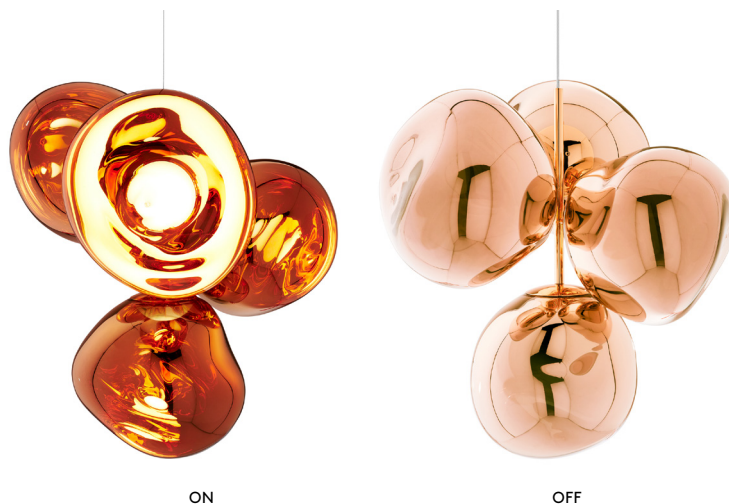

MELT SMALL CHANDELIER

A swarm, huddle, herd, cluster or bunch; there are a thousand ways of configuring our lamps to produce an extraordinary lighting arrangement. The latest additions to the MELT family include the MELT Small Chandelier featuring four orbs protruding from steel tubes and is one metre high. Fitted with our new LED module, our MELT Chandeliers are our attempt to rethink the contemporary chandelier.

MELT SMALL CHANDELIER

Year of Design	2020
Finishing Process	Metallised
Environment	Indoor, Dry
Surface Mount Shape/Diameter	Dome, 10in
Cable Spec	H03VVH2-F 2 x 0,75 mm² FEP/PVC
Cable Type/Length	Clear, 500cm
Light Source	4 x 6W LED Light Source Included, 100 - 120V
Max Wattage	30W
Lumens	N/A
CRI	>90
Colour Temperature	3000
Dimmability	Mains Dimmable, leading and trailing edge
Spares	LED02-UL
Certifications/Electrical Class	

COPPER	
Code	MEC01CO-CUSM4
Shade Material	Polycarbonate
Shade Finish	Mirrored
Components	4 x MES01CO 1 x LEDC01GOUL
Surface Mount	
Colour/Finish	Gold, Polished