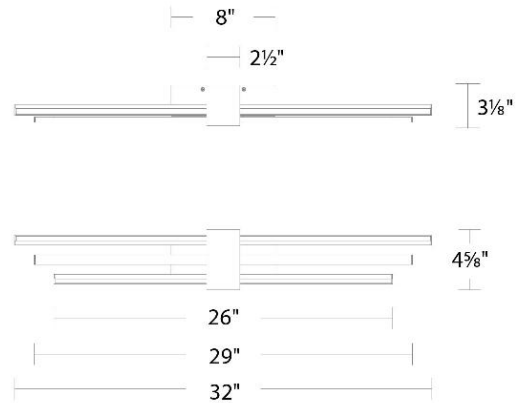

SPECIFICATIONS

Color Temp:	3000K
Input:	120-277V,50/60Hz
CRI:	90
Dimming:	ELV: 100-10% , 0-10V: 100-5%,TRIAC: 100-5%
Rated Life:	50000 Hours
Mounting:	Can be mounted on wall in all orientations
Standards:	ETL, cETL Damp Location Listed
Construction:	Extruded aluminum body with acrylic diffuser

FINISHES:

Brushed
Nickel

Black

LINE DRAWING:

WS-15432