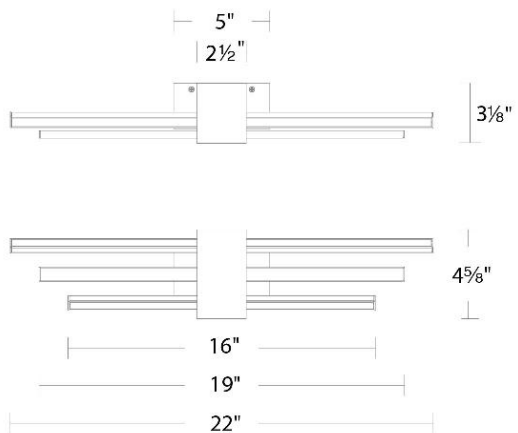

WAC LIGHTING

Melody

Bath & Wall 3000K

Fixture Type: _____

Catalog Number: _____

Project: _____

Location: _____

Model & Size	Color Temp	Finish	LED Watts	LED Lumens	Delivered Lumens
WS-15422 22"	3000K	BK Black BN Brushed Nickel	11 W	605	484

Example: **WS-15422-BN**

For custom requests please contact customs@wacighting.com

DESCRIPTION

Striking a chord. A beautiful bundle of beams edged with glowing diffusers deliver flattering tempo of light.

FEATURES

- Driver concealed within the canopy

SPECIFICATIONS

Color Temp:	3000K
Input:	120-277V,50/60Hz
CRI:	90
Dimming:	ELV: 100-10% , 0-10V: 100-5%,TRIAC: 100-5%
Rated Life:	50000 Hours
Mounting:	Can be mounted on wall in all orientations
Standards:	ETL, cETL Damp Location Listed
Construction:	Extruded aluminum body with acrylic diffuser

FINISHES:

LINE DRAWING:

WS-15422