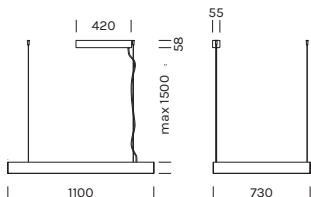

ON-OFF - Rosone con driver incluso
ON-OFF - Canopy with driver included

	M 2700	W 3000	N 4000
Potenza/ Power	1x103.2W, 2x20.4W	1x103.2W, 2x20.4W	1x103.2W, 2x20.4W
Lumen	1x11008lm, 2x2176lm	1x12026lm, 2x2377lm	1x12246lm, 2x2421lm
CRI	>90	>90	>90
Alimentazione/ Supply	220Vac 50Hz	220Vac 50Hz	220Vac 50Hz

Articolo Item	Temperatura Temperature	°Optica °Optic	Rosone Canopy	Corpo Body
6361	M	02	-NE ■	-NG ■
RS08/02 (1Pz)	W			
6360 (1Pz)	N			

PUSH/1-10V/DALI - Rosone con driver incluso
PUSH/1-10V/DALI - Canopy with driver included

Articolo Item	Temperatura Temperature	°Optica °Optic	Rosone Canopy	Corpo Body
6362	M	02	-NE ■	-NG ■
RS10/02 (1Pz)	W			
6360 (1Pz)	N			

Il codice prodotto si compone mettendo uno dopo l'altro, da sinistra a destra, i dati nelle colonne gialle, es: 1111M12-AA
The product code is created by putting in sequence the data under the yellow columns from left to right, e.g:1111M12-AA