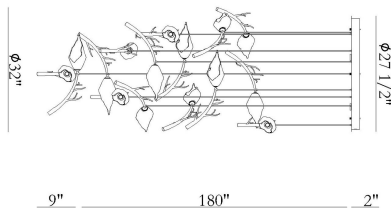

MATERA, 15-LIGHT 28IN INTEGRATED LED GRAND CHANDELIER

PRODUCT DETAILS

No.	:	47227-019
Product Color	:	ANTIQUÉ GOLD
Product Material	:	GOLD
Shade / Accent Colour	:	WHITE
Shade / Accent Material	:	GLASS
Diameter	:	27.5"
Height	:	33.75"
Weight	:	55.1LBS
Shade Length	:	4"
Shade Width	:	4"
Shade Height	:	9"

LIGHT SOURCE DETAILS

Light Source Type	:	INTEGRATED LED
Bulb Voltage	:	12V
Total Wattage	:	56W
Delivered Lumens	:	1098LM
Kelvin	:	3000K
CRI	:	90
Dimmable	:	YES

OPTIONS AVAILABLE

ITEM NO.	FINISH	SHADE
47227-019	ANTIQUÉ GOLD	WHITE

TECHNICAL DETAILS

Hanging Support Type	:	AIRCRAFT CABLE
Canopy / Backplate Height	:	2"
Canopy / Backplate Dia.	:	27.5"
IP Rating	:	IP22
Beam Angle	:	270

PROJECT INFORMATION

 Job Name: Date: Type:

 Comments: