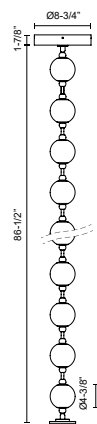

MARNI PD321712

Vertical Option

Horizontal Option

FIXTURE DIMENSIONS	L86-1/2" x W4-3/8" x H4-3/8"
WATTAGE	57W
TOTAL LUMENS	3540lm
DELIVERED LUMENS	NB-2805lm*; PN-2750lm*;
VOLTAGE	120-277V
COLOR TEMPERATURE	3000K
CRI (RA)	90CRI
DIMMABLE	Yes, TRIAC/ELV Dimmer (Not Included)
DIFFUSER DETAILS	Clear Carved Acrylic
MATERIAL	Aluminum + Steel
SLOPED CEILING ADAPTABLE	Yes, Up to 45 Degrees
ILLUMINATION DIRECTION	Omni-directional
LOCATION	Dry
CANOPY DIMENSIONS	D8-3/4" x H1-7/8"
PAINT FINISH	NB01; PN01;

[D - Diameter, L - Length, W - Width, H - Height, E - Extension]

AVAILABLE FINISHES:

PD321712PN
Polished Nickel

PD321712NB
Natural Brass

*For complete warranty terms, please visit: www.aloralighting.com/warranty