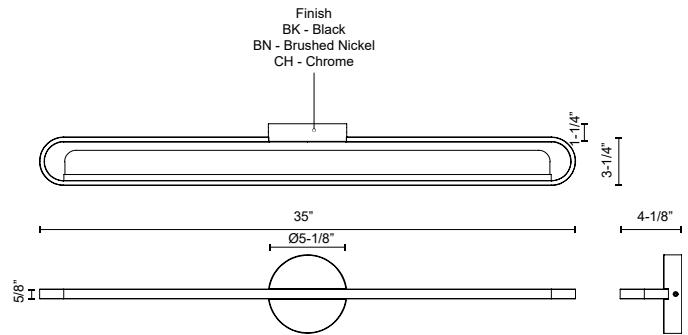

MARLON VL63736

VANITY

PROJECT

DESCRIPTION

With a lightweight frame and geometric influence, the Marlon Collection is an instant classic vanity collection. Designed with ample lighting in mind, the Marlon Collection is as functional as it is beautiful. Available in Black, Brushed Nickel and Chrome finishes.

SPECIFICATION DETAILS

Fixture Dimensions	W35" x H5/8" x E3-1/4"
Light Source	LED with DC Driver
Wattage	30W
Total Lumens	2040lm
Delivered Lumens	CH-924lm
Voltage	120V
Color Temperature	3000K
CRI (Ra)	90CRI
Optional Color Temps	2700K - 5000K Available, Minimum Order Quantities Apply
LED Rated Life	50,000 hours
Dimming	100% - 10%, TRIAC or ELV Dimmer (Not Included)
Diffuser Details	Acrylic Light Guide
ADA Compliant	Yes
Location	Damp
Illumination Direction	Up and Down
Mounting Style	All Orientation; Wall;
CEC Title 24 JA8	Yes, JA8-2022
Canopy Dimensions	D5-1/8" x E1-1/4"

* For custom options, consult factory for details.

* For warranty information, please visit www.kuzcolighting.com/warranty

KUZCO

19054 28TH AVENUE
SURREY - BC V3Z 6M3
CANADA

WWW.KUZCOLIGHTING.COM

COMMENT