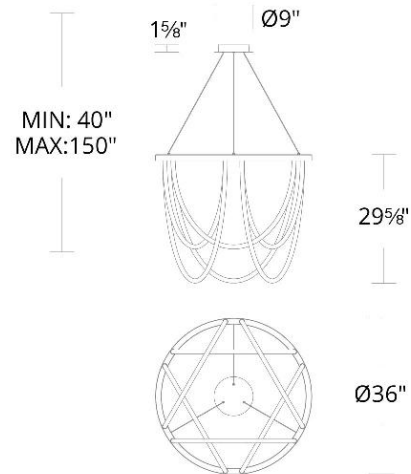

Color Temp:	3000K
Input:	120-277V,50/60Hz
CRI:	90
Dimming:	ELV: 100-10% , 0-10V: 100-5%,TRIAC: 100-5%
Rated Life:	50000 Hours
Standards:	ETL, cETL
	Damp Location Listed
Construction:	Aluminum body, silicone diffuser

FINISHES:

Black

LINE DRAWING:

PD-89436