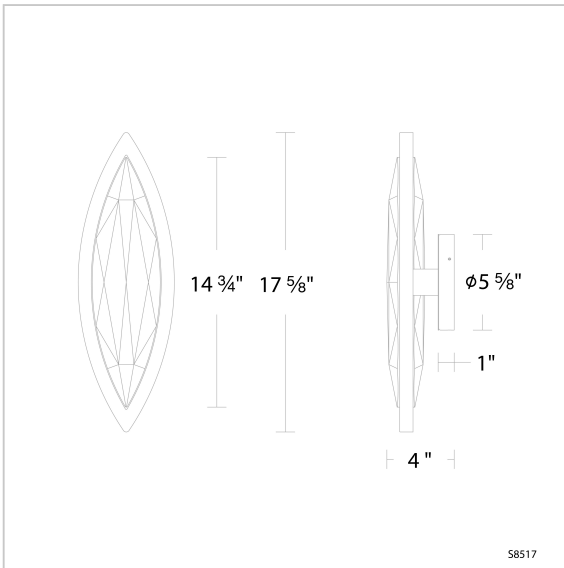

CRYSTAL OPTIONS

Radiance
Crystal Dust
(RD)

FINISH OPTIONS

Aged Brass
(-700)

SPECIFICATIONS

Light Source	LED
CRI	90
Dimming Standards	ELV, Triac ETL/cETL

LINE DRAWING

Model	Finish	Crystal	Size	CCT	Weight	Voltage	Wattage	LED Lumens	Delivered Lumens
S8517	- 700	RD	17"	3000K/3500K/ 4000K/5000K	9.79lbs	120/277V	21W	420	Up To 380.9