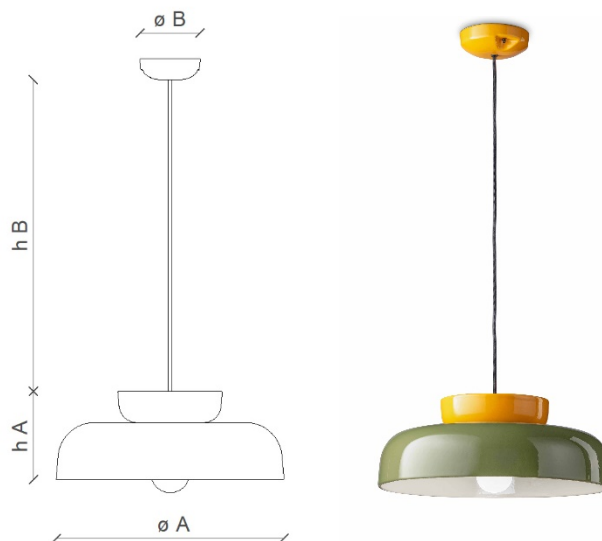

TECHNICAL DRAWING

SAFETY STANDARDS

SPECIFIC INFORMATION

Height A	5.90"	Socket	1 x E26
Height B	43.30" (max)	Max Power	40 Watt
Ø mounting plate	4.70"	U.L.	Yes
Ø lampshade	14.56"	Voltage	120
Materials	Ceramic	Weight lbs	5.90
Usage	Dry locations only	Adjustability	Yes
Class	I		