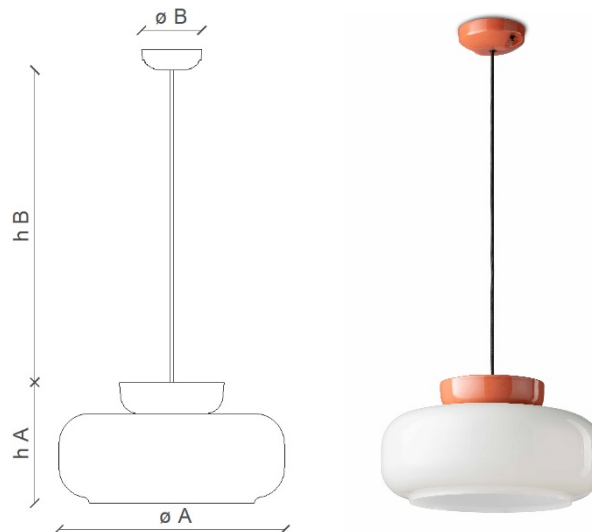

## TECHNICAL DRAWING

## SPECIFIC INFORMATION

<b>Height A</b>	7.87"	<b>Socket</b>	1 x E26
<b>Height B</b>	43.30" (max)	<b>Max Power</b>	40 Watt
<b>Ø mounting plate</b>	4.70"	<b>U.L.</b>	Yes
<b>Ø lampshade</b>	14.56"	<b>Voltage</b>	120
<b>Materials</b>	Ceramic - milk white glass	<b>Weight lbs</b>	6.39
<b>Usage</b>	Dry locations only	<b>Adjustability</b>	Yes
<b>Class</b>	I		