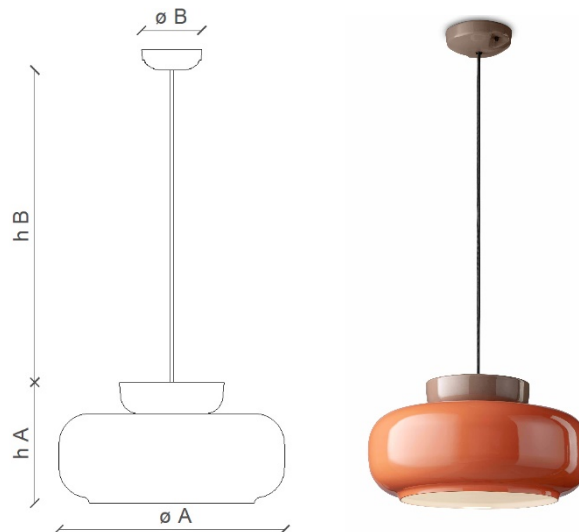

TECHNICAL DRAWING

SAFETY STANDARDS

SPECIFIC INFORMATION

Height A	7.87"	Socket	1 x E26
Height B	43.30" (max)	Max Power	40 Watt
Ø mounting plate	4.70"	U.L.	Yes
Ø lampshade	14.56"	Voltage	120
Materials	Ceramic - painted glass	Weight lbs	6.39
Usage	Dry locations only	Adjustability	Yes
Class	I		