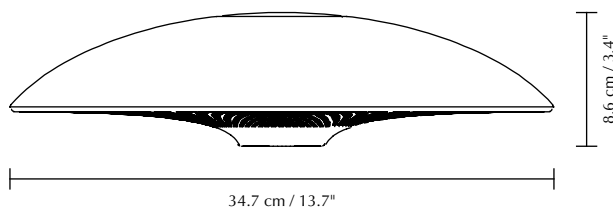

MANTA RAY

Designed by Anders Klem

Floor and table lampshade
Compatible with E26 / E27

DIMENSIONS
Ø: 34.7 cm / 13.7"
H: 8.6 cm / 3.4"

MATERIAL
Steel and glass

WEIGHT
1 kg / 2.2 lb

WEIGHT INCL. PACKAGING
1.8 kg / 4 lb

LIGHT SOURCE
E26 / E27 - max 15W LED (not included)

PACKAGING DIMENSIONS (L x W x H)
38 x 38 x 11.4 cm / 27 x 27 x 4.5"

ASSEMBLY TIME
5 min - video guide at umage.com

MEDIA KIT
Photos and press material
Download at umage.presscloud.com