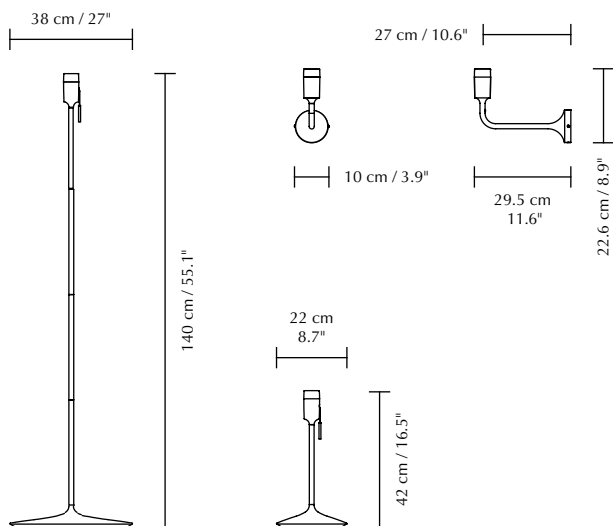

SANTÉ

Designed by Anders Klem

Surface mounted lamp
Compatible with E27

DIMENSIONS

Floor (Ø × H): 38 × 140 cm / 27 × 55.1"
Table (Ø × H): 22 × 42 cm / 8.7 × 16.5"
Wall (H × W × D): 22.6 × 10 × 29.5 cm / 8.9 × 3.9 × 11.6"

MATERIAL

Aluminium, steel, MDF and ABS

WEIGHT

Santé floor: 2.9 kg / 6.4 lb
Santé table: 1 kg / 2.2 lb
Santé wall: 900 g / 2 lb

WEIGHT INCL. PACKAGING

Santé floor: 3.9 kg / 8.6 lb
Santé table: 1.7 kg / 3.7 lb
Santé wall: 1.7 kg / 3.7 lb

LIGHT SOURCE

E27 - max 15W LED (not included)

PACKAGING DIMENSIONS (L × W × H)

Santé floor: 41.6 × 41.6 × 9.8 cm / 16.4 × 16.4 × 3.9"
Santé table: 41.6 × 26.3 × 9 cm / 16.4 × 10.4 × 3.5"
Santé wall: 28.1 × 35.5 × 12.6 cm / 11.1 × 14 × 5"

ASSEMBLY TIME

10-15 min

MEDIA KIT

Photos and press material
Download at umage.presscloud.com

ORDERING INFORMATION

Santé floor white	EU #4035 / US #4037
Santé floor black	EU #4036 / US #4038
Santé floor brushed steel	EU #4047 / US #4161
Santé floor brushed brass	EU #4048 / US #4160
Santé table white	EU #4045 / US #4104
Santé table black	EU #4046 / US #4105
Santé table brushed steel	EU #4050 / US #4107
Santé table brushed brass	EU #4052 / US #4106
Santé wall white	EU #4251
Santé wall black	EU #4252
Santé wall brushed steel	EU #4254
Santé wall brushed brass	EU #4253