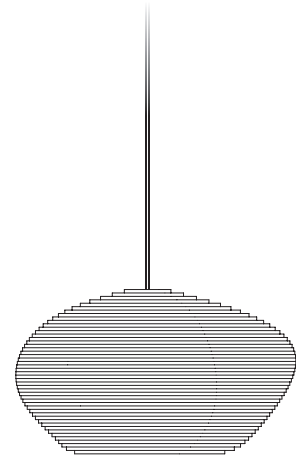

	North America	Europe
Lamping	Max 15W LED, E26, 120V	Max 15W LED, E27, 220V
Color temperature	2700K (recommended)	2700K (recommended)
Lumen output	Dependent on lamp	Dependent on lamp
Cord	Black, 6.5ft (16ft available) White, 6.5ft (16ft available)	Black fabric, 2m (5m available) White fabric, 2m (5m available)
Canopy	Black powder coated, Ø 4.5, H 3/8 (in)	Black powder coated, Ø 10, H 2.5 (cm)
Material	Recycled corrugated cardboard Corrugated cardboard	Recycled corrugated cardboard Corrugated cardboard
Size	Alki Ø 13, H 8 (in) Allyn Ø 14, H 13 (in) Denny Ø 14, H 25 (in) Madison Ø 22, H 14 (in)	Alki Ø 32, H 19 (cm) Allyn Ø 36, H 32 (cm) Denny Ø 32, H 19 (cm) Madison Ø 56, H 34 (cm)
Weight	1.1lbs 1.5lbs 2.2lbs 2.4lbs	0,5kg 0,5kg 1,0kg 1,1kg
Fire retardant	Yes	Yes
Country of origin	United States	The Netherlands
Certification		

scraplights®

Pebble Pendant Family

ALKI

ALLYN

DENNY

MADISON

SPECIFICATION CODE

Example: QTY 2 SCRAP - GP2006-B-WHT-6.5