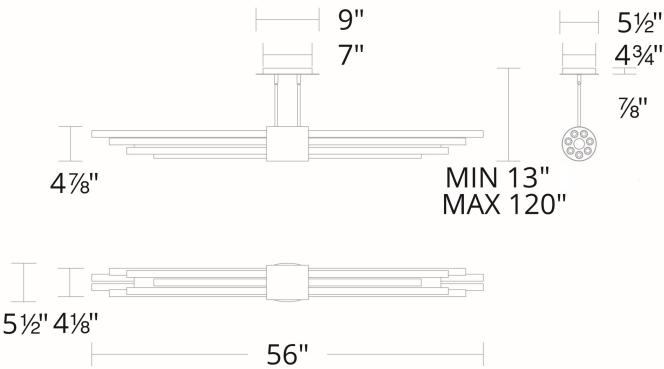

FEATURES

- Driver concealed within the canopy
- Extruded reeded glass
- Inner plate creates a mirrored effect
- Oval canopy with minimal hardware
- Slope ceiling adaptable. Hang straight swivels up to 90 degrees
- Six 12" and two 6" down rods included (additional sold separately)

PD-30156

Model & Size	Color Temp	Finish	LED Watts	LED Lumens	Delivered Lumens
PD-30156 56"	3000K 3000K	AB Aged Brass BN Brushed Nickel	26.5W 26.5W	2855 2855	2078 2078

Example: **PD-30156-BN**

For custom requests please contact customs@modernforms.com