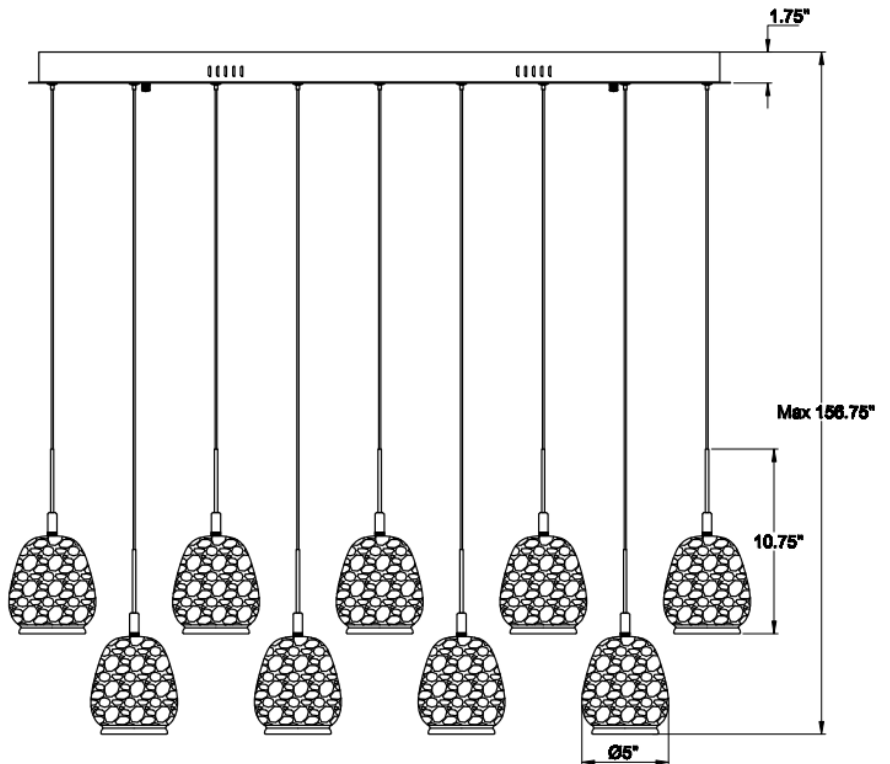

Lucidata, 14 Light Rectangular LED Chandelier, Painted Antique Brass

Specifications:

- Model#: 12142-030
- Finish: Antique Brass
- Glass/Shade: D5" x H5.75"
- Material: Iron+Aluminum+Marble
- Dimension: L41.25" x W17.75" x H10.75"
- Lamping: Integrated LED
- Wattage: 14 x 10 W
- Voltage: 120V
- Color Temperature: 3000K
- CRI: 90
- Delivered Lumen: 5600lm
- Dimmable: Yes
- Max. Height: 154.5"
- Canopy Dimension: L41.25" x W17.75" x H1.75"
- Product Weight: 67.6 lbs.