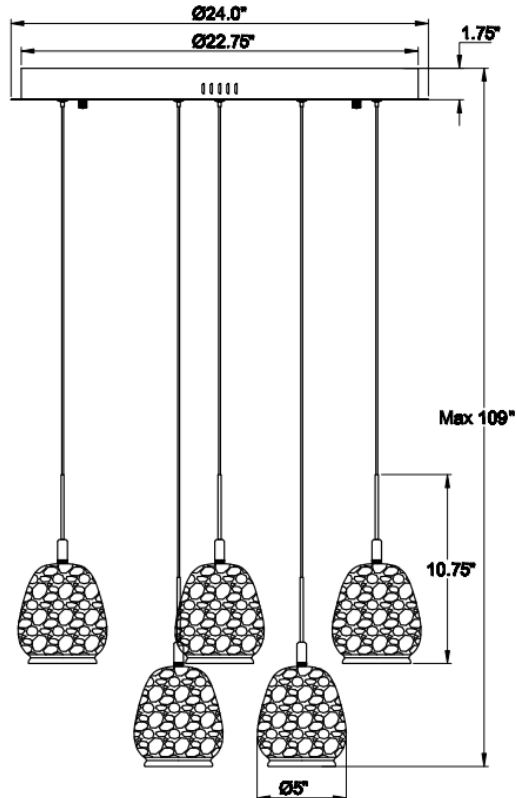

Lucidata, 9 Light Round LED Chandelier, Painted Antique Brass

Specifications:

Model#: 12137-030
 Finish: Antique Brass
 Glass/Shade: D5" x H5.75"
 Material: Iron+Aluminum+Marble
 Dimension: D24" x H10.75"
 Lamping: Integrated LED
 Wattage: 9 x 10W
 Voltage: 120V
 Color Temperature: 3000K
 CRI: 90
 Delivered Lumen: 3600lm
 Dimmable: Yes
 Max. Height: 107"
 Canopy Dimension: D24" x H1.75"
 Product Weight: 42.2 lbs.

Fixtures weighing 35 lbs. or more must be supported and installed independently of the ceiling outlet (junction) box and require additional support in the ceiling where the fixture is being installed