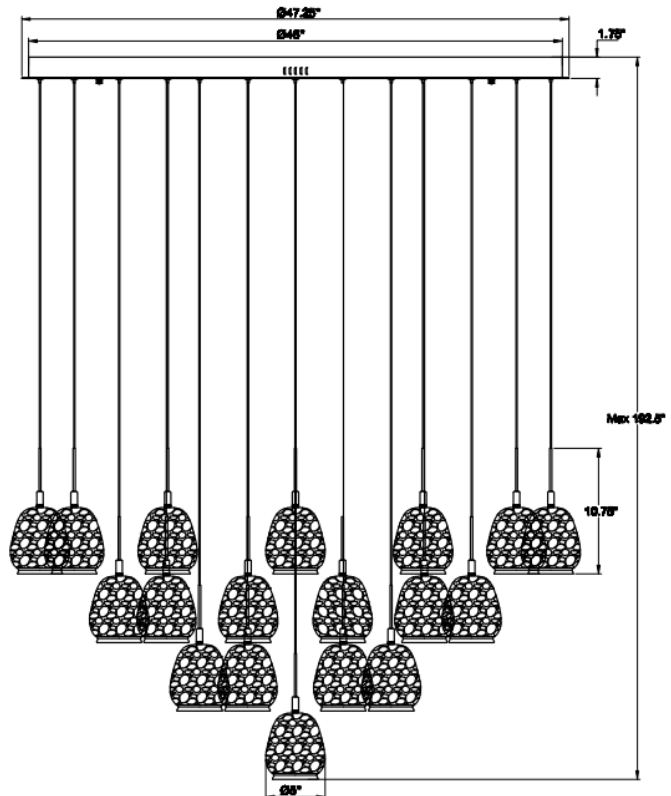

Lucidata, 31 Light LED Grand Chandelier, Matte Black

Specifications:

Model#: 12139-02
 Finish: Matte Black
 Glass/Shade: D5" x H5.75"
 Material: Iron+Aluminum+Marble
 Dimension: D47.25" x H10.75"
 Lamping: Integrated LED
 Wattage: 31 x 10W
 Voltage: 120V
 Color Temperature: 3000K
 CRI: 90
 Delivered Lumen: 12400lm
 Dimmable: Over 150 watts dimming function is limited Max.
 Height: 190.25"
 Canopy Dimension: D47.25" x H1.75"
 Product Weight: 148.4 lbs.

Fixtures weighing 35 lbs. or more must be supported and installed independently of the ceiling outlet (junction) box and require additional support in the ceiling where the fixture is being installed