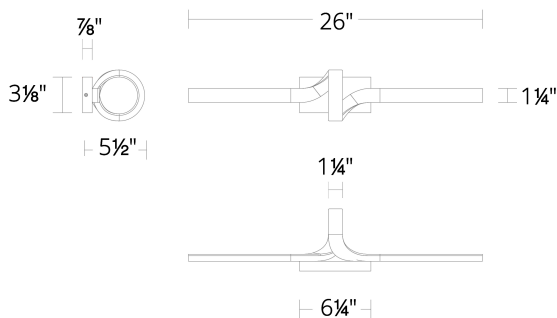

LINE DRAWING: