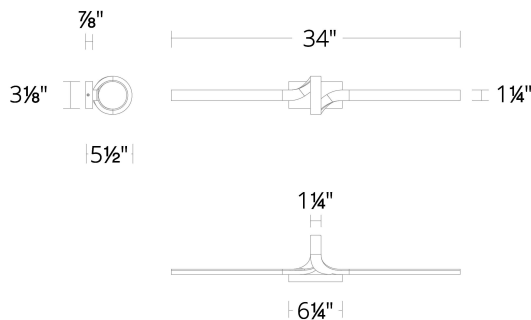

Example: **WS-61334-35-BK**

For custom requests please contact customs@wacighting.com

DESCRIPTION

A twist of illumination. Elegant contours offering gracefully bending light.

FEATURES

- Omnidirectional illumination
- Conversion plate included to accommodate 4" junction box
- Built in color temperature adjustability. Switch from 2700K/3000K/3500K
- Driver concealed within the canopy
- 5 year warranty

SPECIFICATIONS

Color Temp:	2700K,3500K,3000K
Input:	120/277 VAC,50/60Hz
CRI:	90
Dimming:	ELV: 100-5%
Rated Life:	50000 Hours
Mounting:	Can be mounted on wall in all orientations
Standards:	ETL, cETL Damp Location Listed
Construction:	Metal body with silicone diffuser

FINISHES:

Black

LINE DRAWING:

WS-61334