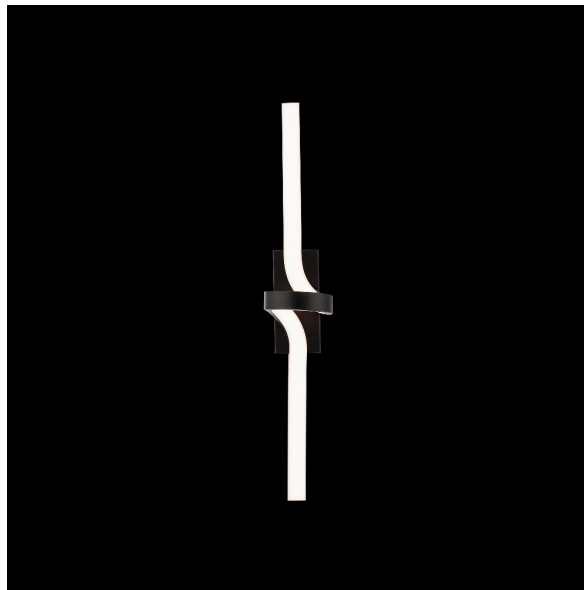

WAC LIGHTING

Loophole

Bathroom Vanity & Sconce

Fixture Type: _____

Catalog Number: _____

Project: _____

Location: _____

Model & Size	Color Temp	Finish	LED Watts	LED Lumens	Delivered Lumens
WS-61326 26"	2700K	BK Black	24W	1475	946
	3000K		24W	1475	981
	3500K		24W	1475	958

Example: **WS-61326-35-BK**

For custom requests please contact customs@wacighting.com

DESCRIPTION

A twist of illumination. Elegant contours offering gracefully bending light.

FEATURES

- Omnidirectional illumination
- Conversion plate included to accommodate 4" junction box
- Built in color temperature adjustability. Switch from 2700K/3000K/3500K
- Driver concealed within the canopy
- 5 year warranty

SPECIFICATIONS

Color Temp:	2700K,3500K,3000K
Input:	120/277 VAC,50/60Hz
CRI:	90
Dimming:	ELV: 100-5% ,TRIAC: 100-10%
Rated Life:	50000 Hours
Mounting:	Can be mounted on wall in all orientations
Standards:	ETL, cETL Damp Location Listed
Construction:	Metal body with silicone diffuser

FINISHES:

Black

LINE DRAWING:

WS-61326

WAC LIGHTING

Loophole

Bathroom Vanity & Sconce

Fixture Type: _____