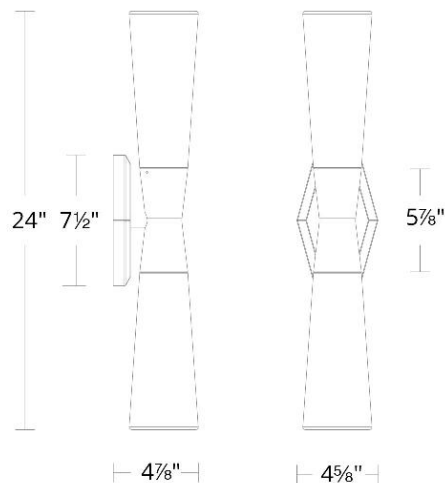

FINISHES:

Aged Brass

Brushed Nickel

REPLACEMENT PARTS

RPL-GLA-30024 - RPL Glass for WS-30024

LINE DRAWING:

WS-30024