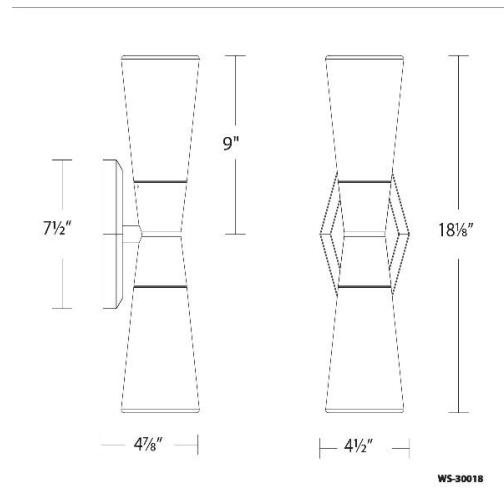

LINE DRAWING: