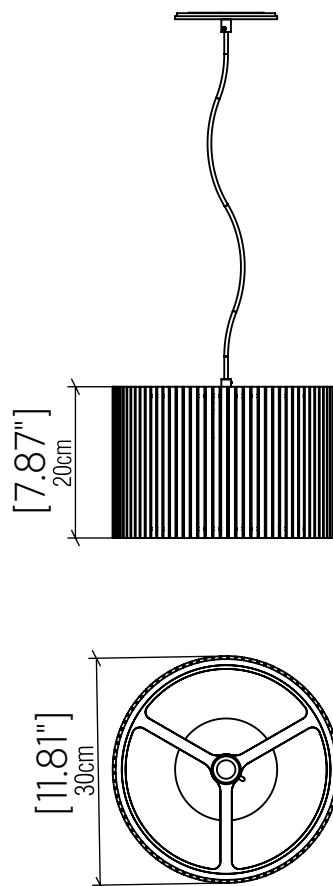

1486 [E-26]

Name: Living Hinges Accord Pendant 1486
 Collection: Living Hinges
 Application: Pendant
 Construction: Natural Wood Veneer, MDF

Specifications

Light Source: 1X 25W 120v-277v E26 [medium base]
 Driver Location: N/A
 Color Temperature: Lamp Dependent
 Dimming Option: Lamp Dependent
 CRI: Lamp Dependent
 Delivered Lumens: Lamp Dependent
 Total Power: Lamp Dependent
 Input Voltage: 120V-240V
 Input Frequency: 60 Hz
 Canopy Dimension: H0.8cm Ø13,5cm / H0.31" Ø5.31"
 Height Adjustment Limit: 10'
 Weight:

Fixture Image

Technical Drawing

Photometric Graph

Standards