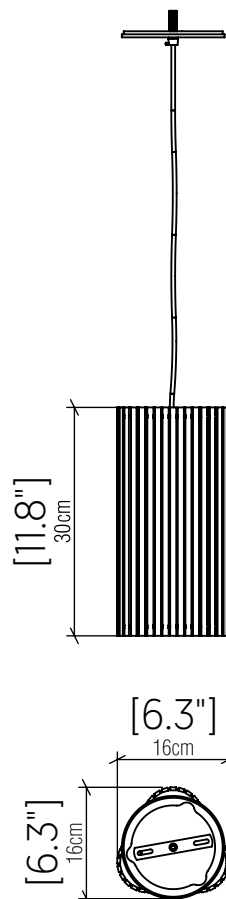

## 1479 [E-26]

Name: Living Hinges Accord Pendant 1479  
 Collection: Living Hinges  
 Application: Pendant  
 Construction: Natural Wood Veneer, MDF

### Specifications

Light Source: 1X 25W 120v-277v E26 [medium base]  
 Driver Location: N/A  
 Color Temperature: Lamp Dependent  
 Dimming Option: Lamp Dependent  
 CRI: Lamp Dependent  
 Delivered Lumens: Lamp Dependent  
 Total Power: Lamp Dependent  
 Input Voltage: 120V-240V  
 Input Frequency: 60 Hz  
 Canopy Dimension: H0.8cm Ø13,5cm / H0.31" Ø5.31"  
 Height Adjustment Limit: 10'  
 Weight:

### Fixture Image

### Technical Drawing