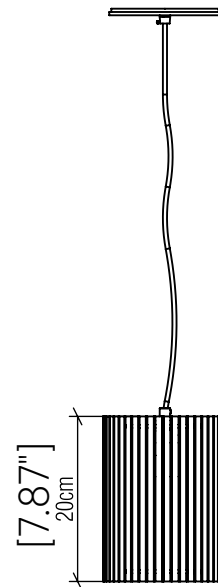

1484 [E-26]

Name: Living Hinges Accord Pendant 1484
 Collection: Living Hinges
 Application: Pendant
 Construction: Natural Wood Veneer, MDF

Specifications

Light Source: 1X 25W 120v-277v E26 [medium base]
 Driver Location: N/A
 Color Temperature: Lamp Dependent
 Dimming Option: Lamp Dependent
 CRI: Lamp Dependent
 Delivered Lumens: Lamp Dependent
 Total Power: Lamp Dependent
 Input Voltage: 120V-240V
 Input Frequency: 60 Hz
 Canopy Dimension: H0.8cm Ø13,5cm / H0.31" Ø5.31"
 Height Adjustment Limit: 10'
 Weight:

Fixture Image

Technical Drawing

Photometric Graph

Standards