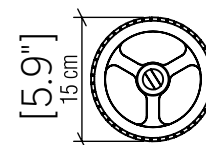

1484 [E-26]

Name: Living Hinges Accord Pendant 1484
 Collection: Living Hinges
 Application: Pendant
 Construction: Natural Wood Veneer, MDF

Specifications

Light Source: 1X 25W 120v-277v E26 [medium base]
 Driver Location: N/A
 Color Temperature: Lamp Dependent
 Dimming Option: Lamp Dependent
 CRI: Lamp Dependent
 Delivered Lumens: Lamp Dependent
 Total Power: Lamp Dependent
 Input Voltage: 120V-240V
 Input Frequency: 60 Hz
 Canopy Dimension: H0.8cm Ø13,5cm / H0.31" Ø5.31"
 Height Adjustment Limit: 10'
 Weight:

Fixture Image

Technical Drawing

Photometric Graph

Standards