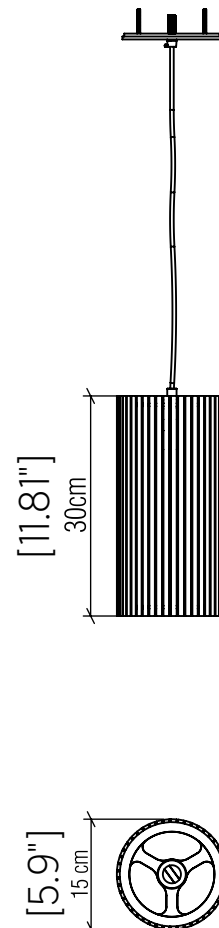

1485 [E-26]

Name: Living Hinges Accord Pendant 1485
 Collection: Living Hinges
 Application: Pendant
 Construction: Natural Wood Veneer, MDF

Specifications

Light Source: 1X 25W 120v-277v E26 [medium base]
 Driver Location: N/A
 Color Temperature: Lamp Dependent
 Dimming Option: Lamp Dependent
 CRI: Lamp Dependent
 Delivered Lumens: Lamp Dependent
 Total Power: Lamp Dependent
 Input Voltage: 120V-240V
 Input Frequency: 60 Hz
 Canopy Dimension: H0.8cm Ø13,5cm / H0.31" Ø5.31"
 Height Adjustment Limit: 10'
 Weight:

Fixture Image

Technical Drawing

Photometric Graph

Standards