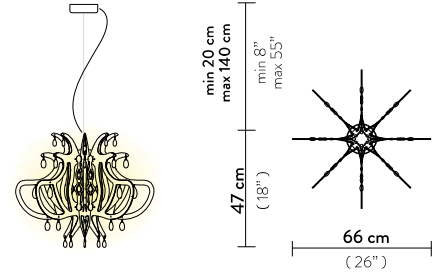

LILLIBET SUSPENSION

Light Source: 1 X 12W E26 LED Filament Bulb

Dimmable: with dimmable bulbs

Materials: Opalflex®

With: 56 Schöler crystals

Weight: net 4,41 lbs - gross 12,79 lbs

Packaging: 22,44 x 11,02 x h. 14,17 in

FINISH	PRODUCT CODE	EAN CODE	CANOPY DETAILS
 BLACK	LILSM00BLK01T00000US	8024727057125	Ø 4,72 x h. 1,26 in 
	ACCESSORIES 6M CABLE KIT		
 WHITE	LILSM00WHT01T00000US	8024727057156	Ø 4,72 x h. 1,26 in 
	ACCESSORIES 6M CABLE KIT		