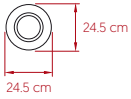

LENS CIRCULAR

by Mut Design

Wall - LED **lzf**

SIZE

REFERENCES

LENS CR A BK LED DIM0-10V
LENS CR A IV LED DIM0-10V
LENS CR A NI LED DIM0-10V
LENS CR A GD LED DIM0-10V

COMPONENTS

Wood Veneer Shade

PACKAGING

Box Size: 37 x 33 x 8 cm

Box Volume: 0.01 m³

Weight: Gross - 4 Kg | Net - 1.2 Kg